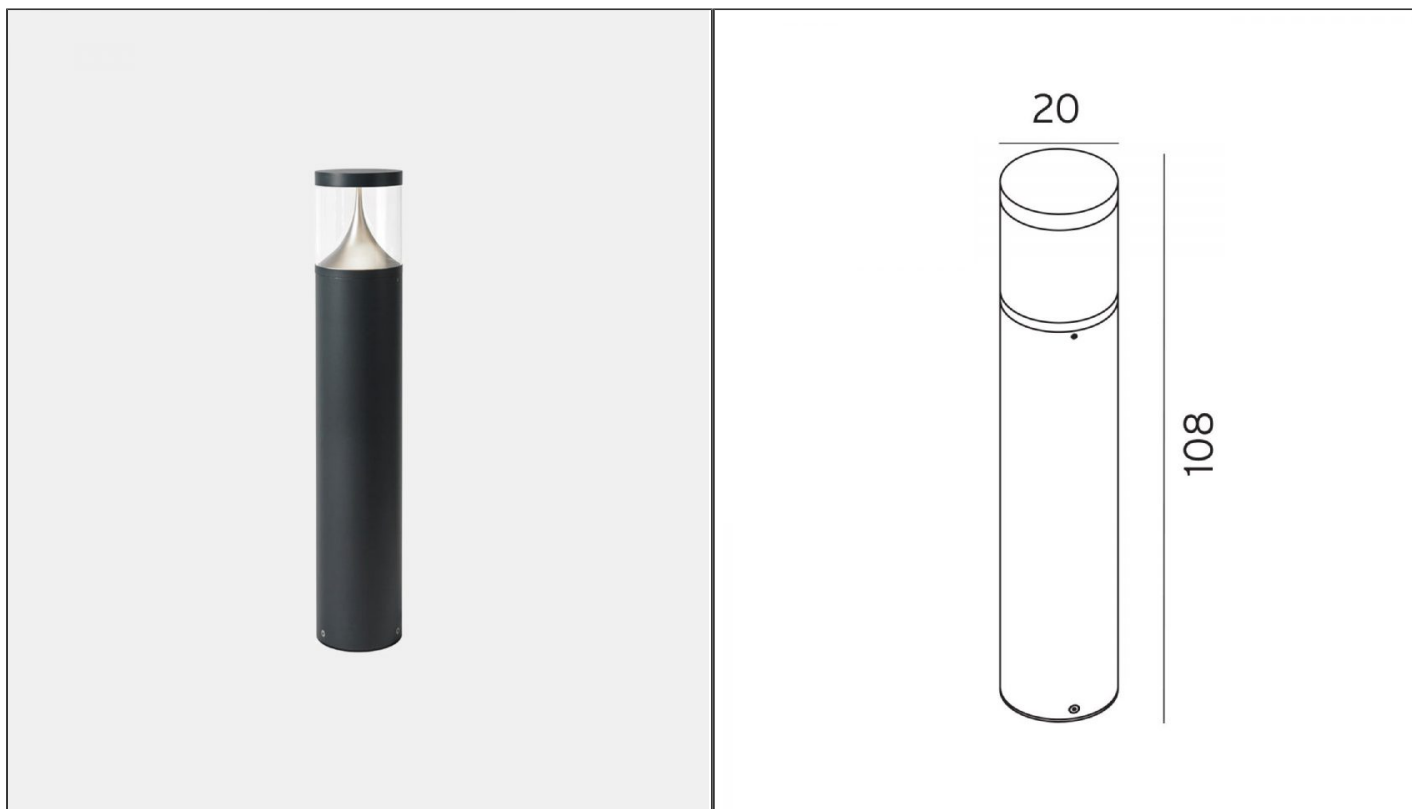

**Egersund Bollard Light - Large, Graphite**

NLYS.1280GR

**PRODUCT DETAILS**

<b>Dimensions</b>	12 × 108 cm
<b>Application</b>	Outdoor
<b>Material</b>	Acrylic, Aluminium
<b>Lamp</b>	LED 20.3W 3000K
<b>IP-Rating</b>	IP65
<b>Availability</b>	Upon Request