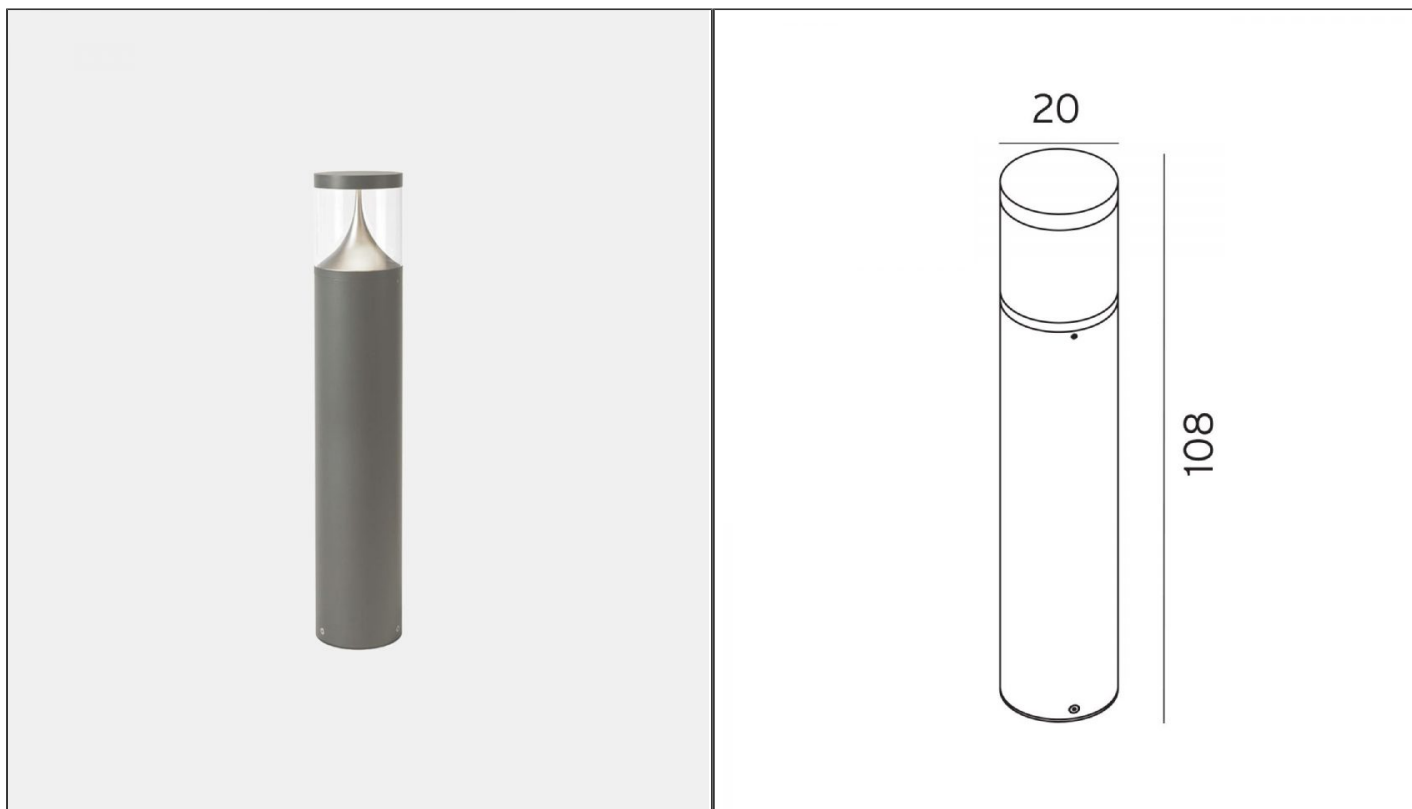

Egersund Bollard Light - Large, Aluminium

NLYS.1280AL

PRODUCT DETAILS

Dimensions	12 × 108 cm
Application	Outdoor
Material	Acrylic, Aluminium
Lamp	LED 20.3W 3000K
IP-Rating	IP65
Availability	Upon Request

NOTES
