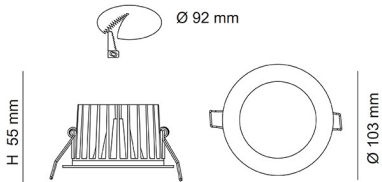

Dimensions

S9048