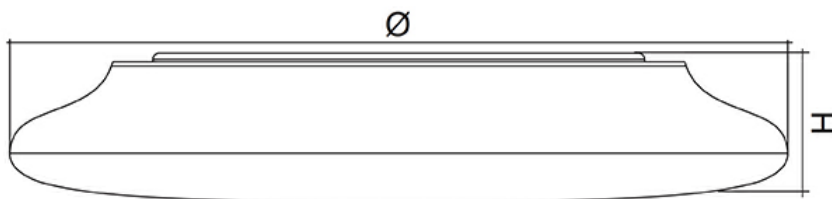

Dimensions