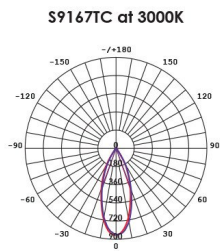

Photometric Data

Unit: cd C0/C180 — C90/C270 —