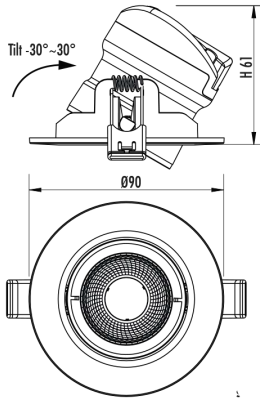

### Technical Specification

Model No.	Input Voltage (V/AC)	Power (W)	Lumens (lm)	CCT (K)	Beam Angle (°)	Dimmable
S9167TC/WH	240	6	500/560/540	3000/4000/5700	40	YES
S9167TC/BK	240	6	500/560/540	3000/4000/5700	40	YES

Model No.	CRI	Body Colour	Cut Out (mm)	Diameter (mm)	Dim (mm)
S9167TC/WH	80	WHITE	72	90	61(H)
S9167TC/BK	80	BLACK	72	90	61(H)

Due to continued product and technology enhancements, data sourced from sal.net.au shall not form part of any contract and or technical performance guarantee unless expressly confirmed in writing by SAL at the time of order. Products are sold in accordance with SAL Terms and Conditions of sale and all images shown are for illustration purposes only and may vary from the actual colour or finish. Unless specifically stated, all IP ratings nominated for Interior products are from "below the ceiling".

## Dimensions