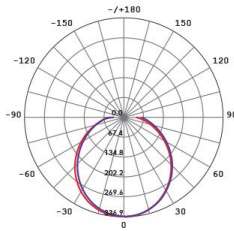

Beam Angle (°)	Body Colour	Dim (mm)
110	WHITE	182(W) x 68(H)
110	BLACK	182(W) x 68(H)

Due to continued product and technology enhancements, data sourced from sal.net.au shall not form part of any contract and or technical performance guarantee unless expressly confirmed in writing by SAL at the time of order. Products are sold in accordance with [SAL Terms and Conditions of sale](#) and all images shown are for illustration purposes only and may vary from the actual colour or finish. Unless specifically stated, all IP ratings nominated for Interior products are from "below the ceiling".

Dimensions

Photometric Data

Unit: cd C0/C180 — C90/C270 —

SL7272CW/WH at 4000K

PIXIE AMBIENCE, CHANGE YOUR COLOUR TO MATCH YOUR STYLE.

The innovative PIXIE AMBIENCE SWITCH PLATES have been designed with the end user and installer in mind, allowing you to change the colour face plate as fashion demands.