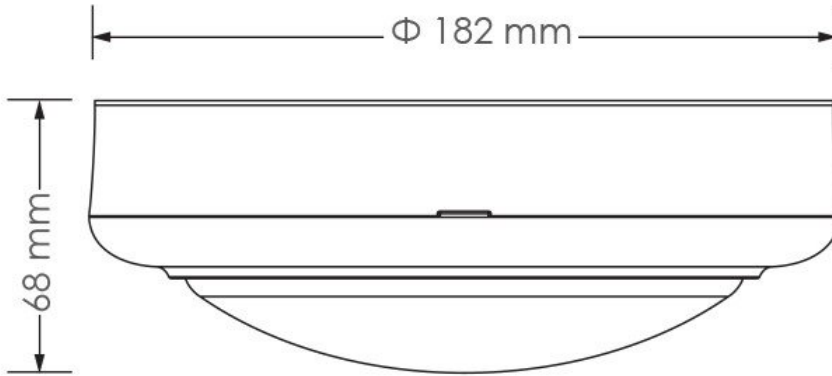

Dimensions

Photometric Data

Unit: cd C0/C180 — C90/C270 —

SL7272CW/WH at 4000K