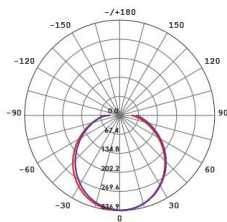

Photometric Data

Unit: cd C0/C180 _____ C90/C270 _____

SL7272CW/WH/S at 4000K