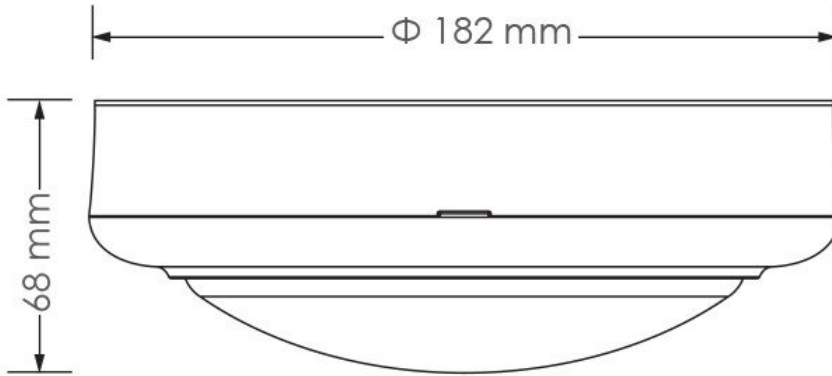

### Design Specifications

- Durable UV resistant white or black polycarbonate body, opal polycarbonate diffuser
- Integral control gear, 15 watt with PIR sensor control, fixed 30 seconds ON
- Max. 7 metres detection distance, daylight threshold > 20 lux
- CRI > 80, 1050lm
- Quick connect installation design
- Robust IK08 protection, double insulation

### Technical Specification

Product	Model No.	Input Voltage (V/AC)	Power (W)	Lumens (lm)	CCT (K)	CRI
	SL7272CW/WH/S	240	15	1050	4000	80
	SL7272CWBK/S	240	15	1050	4000	80

Beam Angle (°)	Body Colour	Dim (mm)
110	WHITE	182(W) x 68(H)
110	BLACK	182(W) x 68(H)

## Dimensions