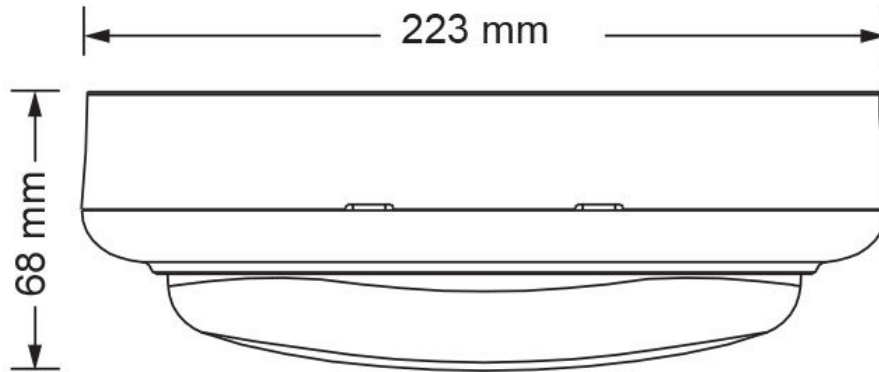

Dimensions

Photometric Data

Unit: cd C0/C180 — C90/C270 —

SL7271CW/WH at 4000K