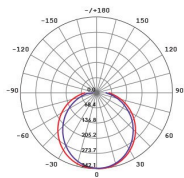

Beam Angle (°)	Body Colour	Dim (mm)
110	BLACK	233(L) x 133(W) x 68(H)
110	WHITE	233(L) x 133(W) x 68(H)

Due to continued product and technology enhancements, data sourced from sal.net.au shall not form part of any contract and or technical performance guarantee unless expressly confirmed in writing by SAL at the time of order. Products are sold in accordance with [SAL Terms and Conditions of sale](#) and all images shown are for illustration purposes only and may vary from the actual colour or finish. Unless specifically stated, all IP ratings nominated for Interior products are from "below the ceiling".

Dimensions

Photometric Data

Unit: cd C0/C180 — C90/C270 —

SL7271CW/WH at 4000K

PIXIE AMBIENCE, CHANGE YOUR COLOUR TO MATCH YOUR STYLE.

The innovative PIXIE AMBIENCE SWITCH PLATES have been designed with the end user and installer in mind, allowing you to change the colour face plate as fashion demands.