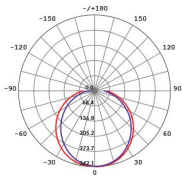

Beam Angle (°)	Body Colour	Dim (mm)
110	WHITE	233(L) x 133(W) x 68(H)
110	BLACK	233(L) x 133(W) x 68(H)

Due to continued product and technology enhancements, data sourced from sal.net.au shall not form part of any contract and or technical performance guarantee unless expressly confirmed in writing by SAL at the time of order. Products are sold in accordance with [SAL Terms and Conditions of sale](#) and all images shown are for illustration purposes only and may vary from the actual colour or finish. Unless specifically stated, all IP ratings nominated for Interior products are from "below the ceiling".

Dimensions

Photometric Data

Unit: cd C0/C180 — C90/C270 —

SL7271CW/WH at 4000K

PIXIE AMBIENCE, CHANGE YOUR COLOUR TO MATCH YOUR STYLE.

The innovative PIXIE AMBIENCE SWITCH PLATES have been designed with the end user and installer in mind, allowing you to change the colour face plate as fashion demands.