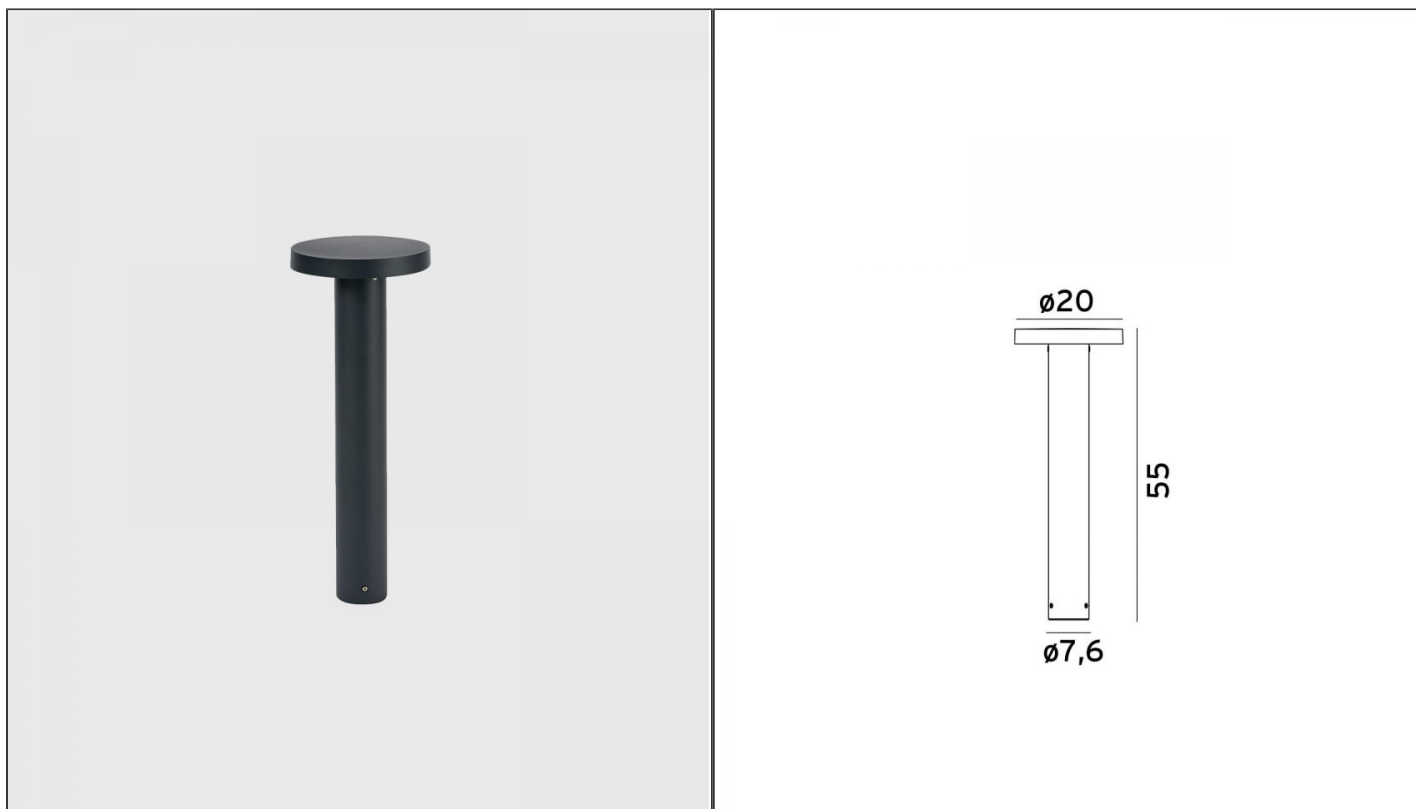

Borg Bollard Light - Graphite, Small

NLYS.6170GR

PRODUCT DETAILS

Dimensions	20 × 55 cm
Application	Outdoor
Material	Aluminium, Polycarbonate
Lamp	LED 16W 3000K
IP-Rating	IP65

NOTES
