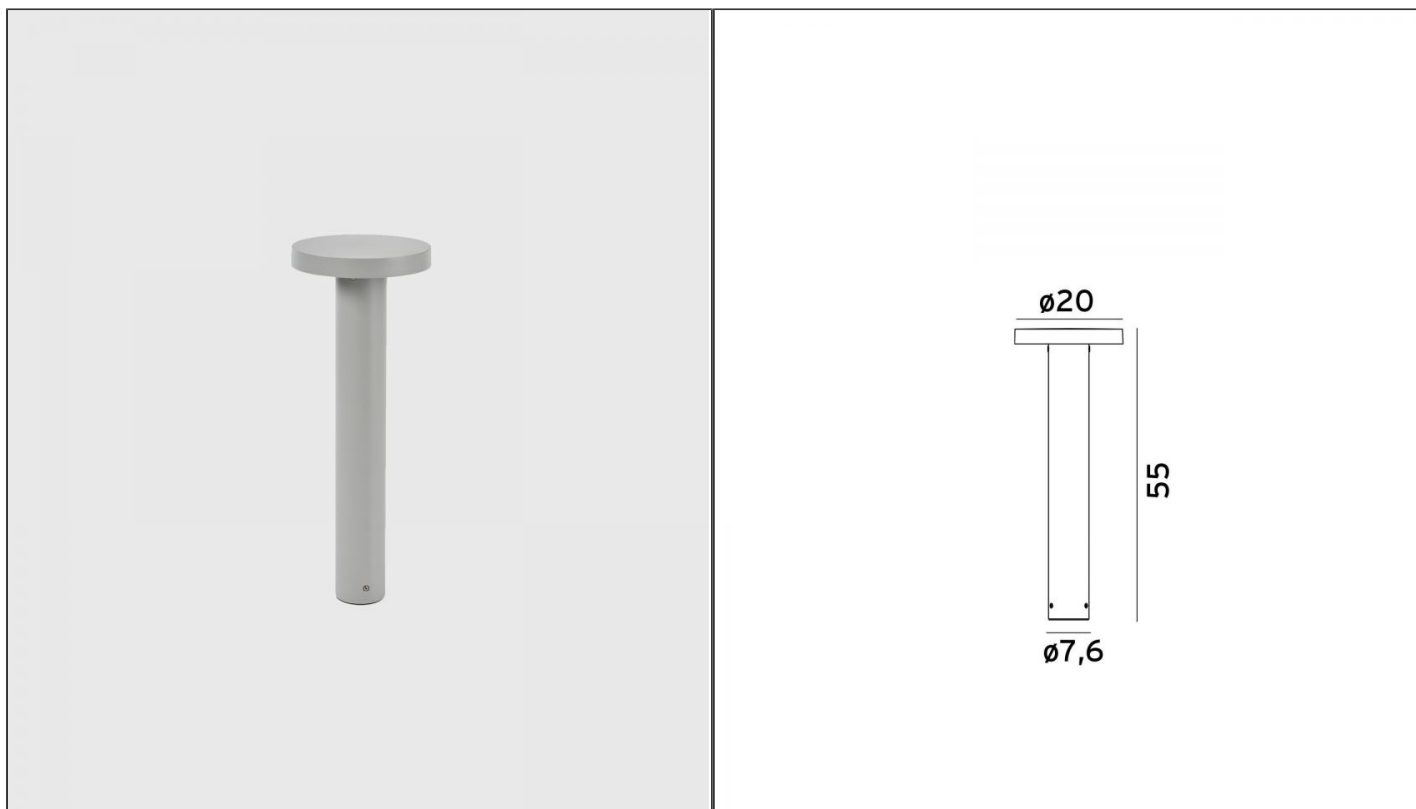

Borg Bollard Light - Aluminium, Small

NLYS.6170AL

PRODUCT DETAILS

Dimensions	20 × 55 cm
Application	Outdoor
Material	Aluminium, Polycarbonate
Lamp	LED 16W 3000K
IP-Rating	IP65

NOTES
