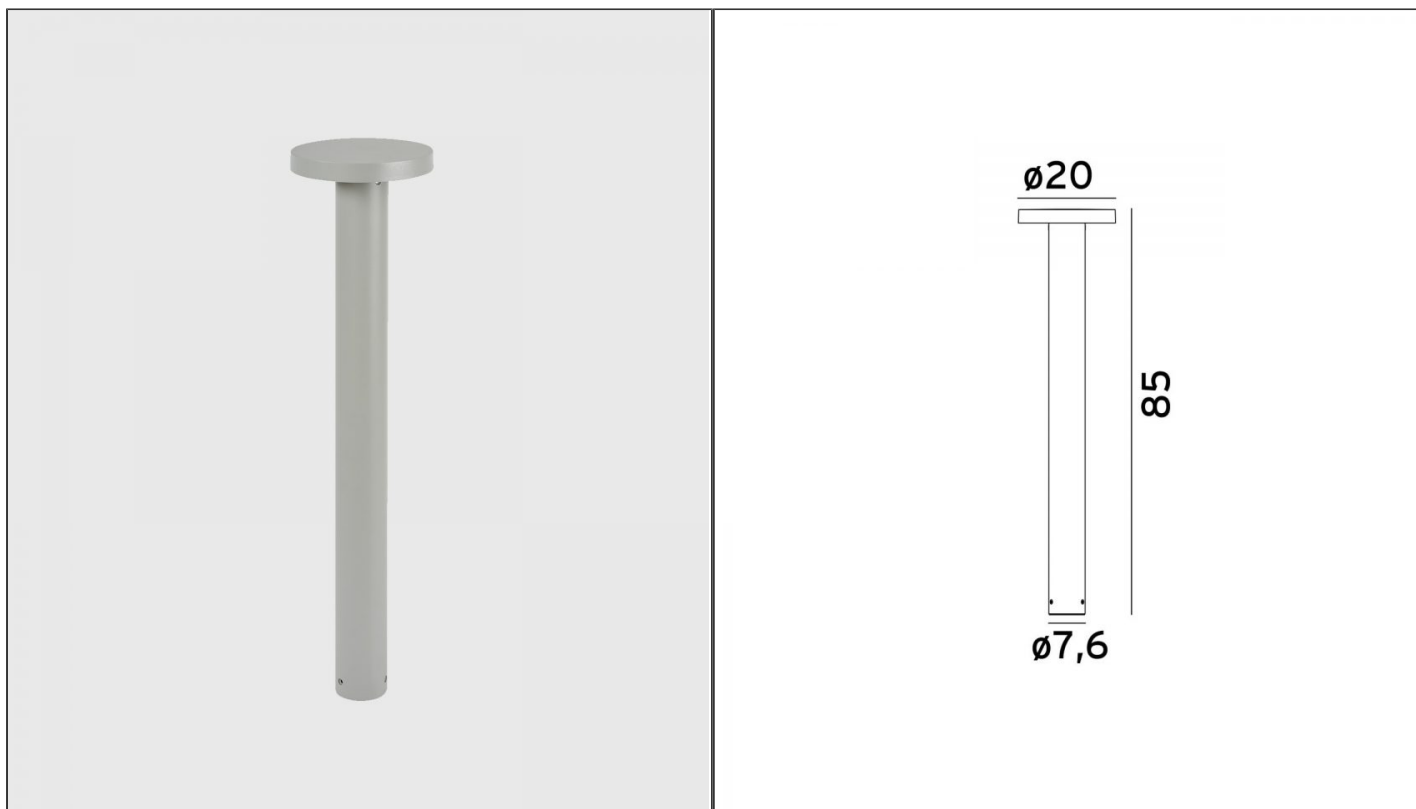

**Borg Bollard Light - Aluminium, Large**

NLYS.6180AL

**PRODUCT DETAILS**

<b>Dimensions</b>	20 × 85 cm
<b>Application</b>	Outdoor
<b>Material</b>	Aluminium, Polycarbonate
<b>Lamp</b>	LED 16W 3000K
<b>IP-Rating</b>	IP65