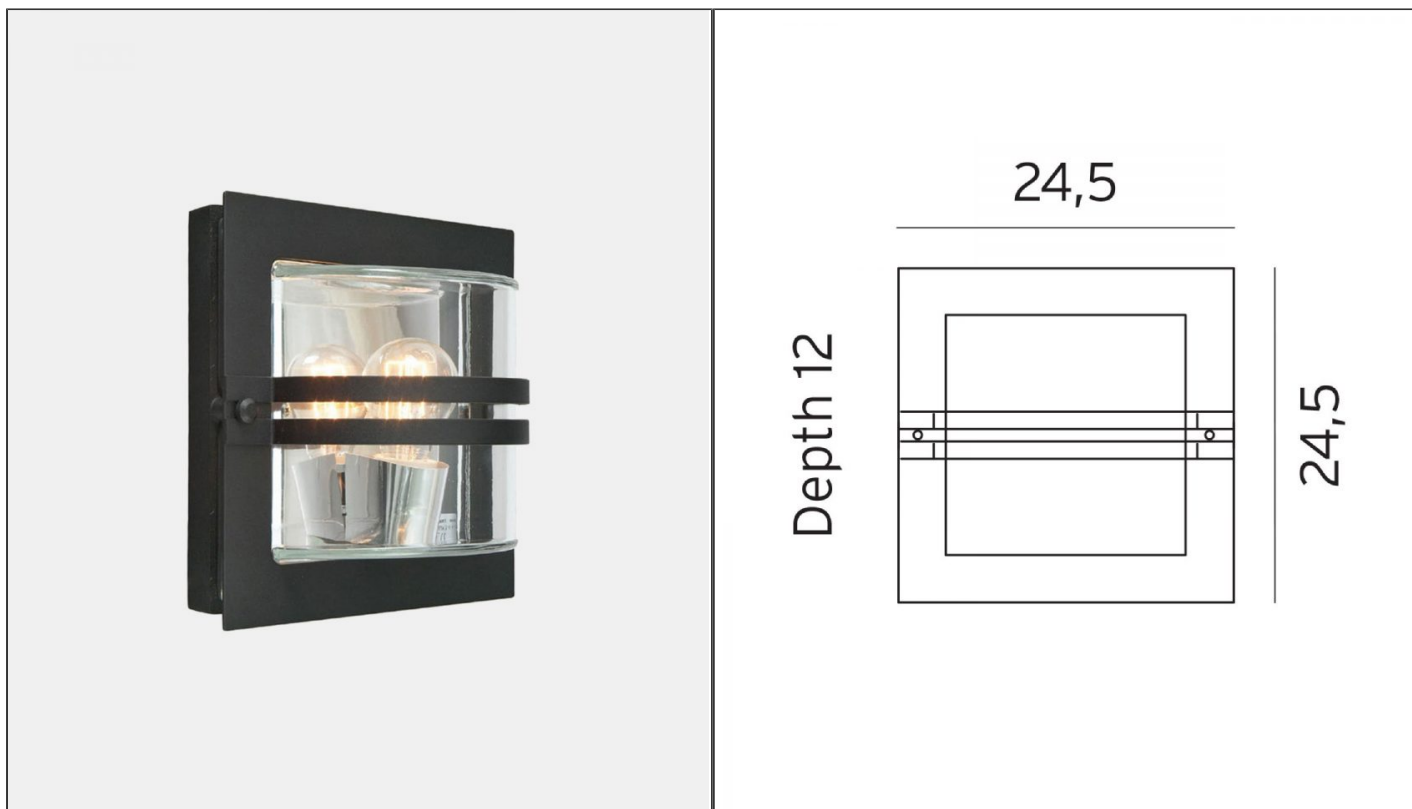

**Bern Wall Light**

NLYS.650B

**PRODUCT DETAILS**

<b>Dimensions (cm)</b>	H24.5 x W24.5 x P12
<b>Application</b>	Outdoor
<b>Material</b>	Glass, Steel
<b>Lamp</b>	E27 Max 46W
<b>IP-Rating</b>	IP54
<b>Availability</b>	Upon Request