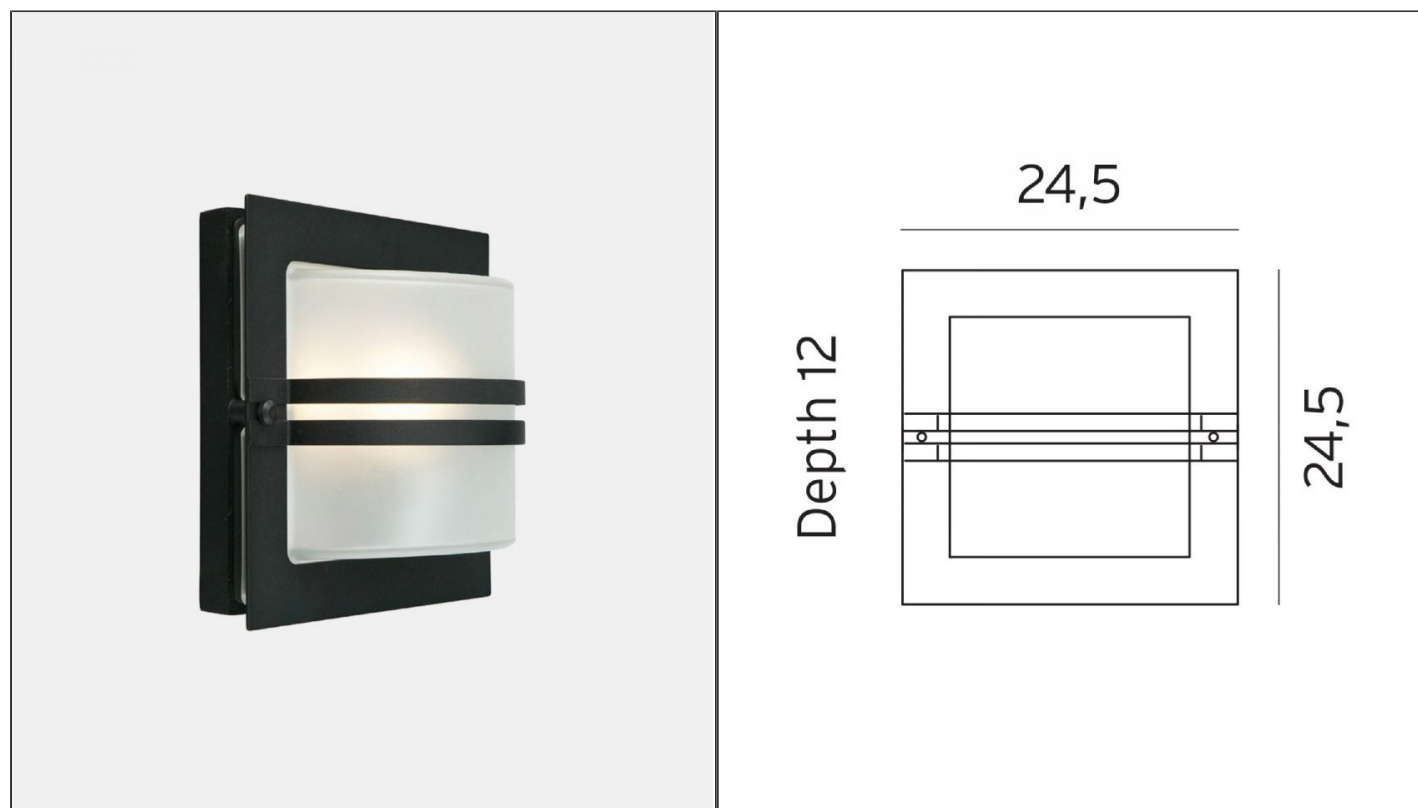

Bern Wall Light

NLYS.651B

PRODUCT DETAILS

Dimensions (cm)	H24.5 x W24.5 x P12
Application	Outdoor
Material	Glass, Steel
Lamp	E27 Max 46W
IP-Rating	IP54
Availability	Upon Request

NOTES
