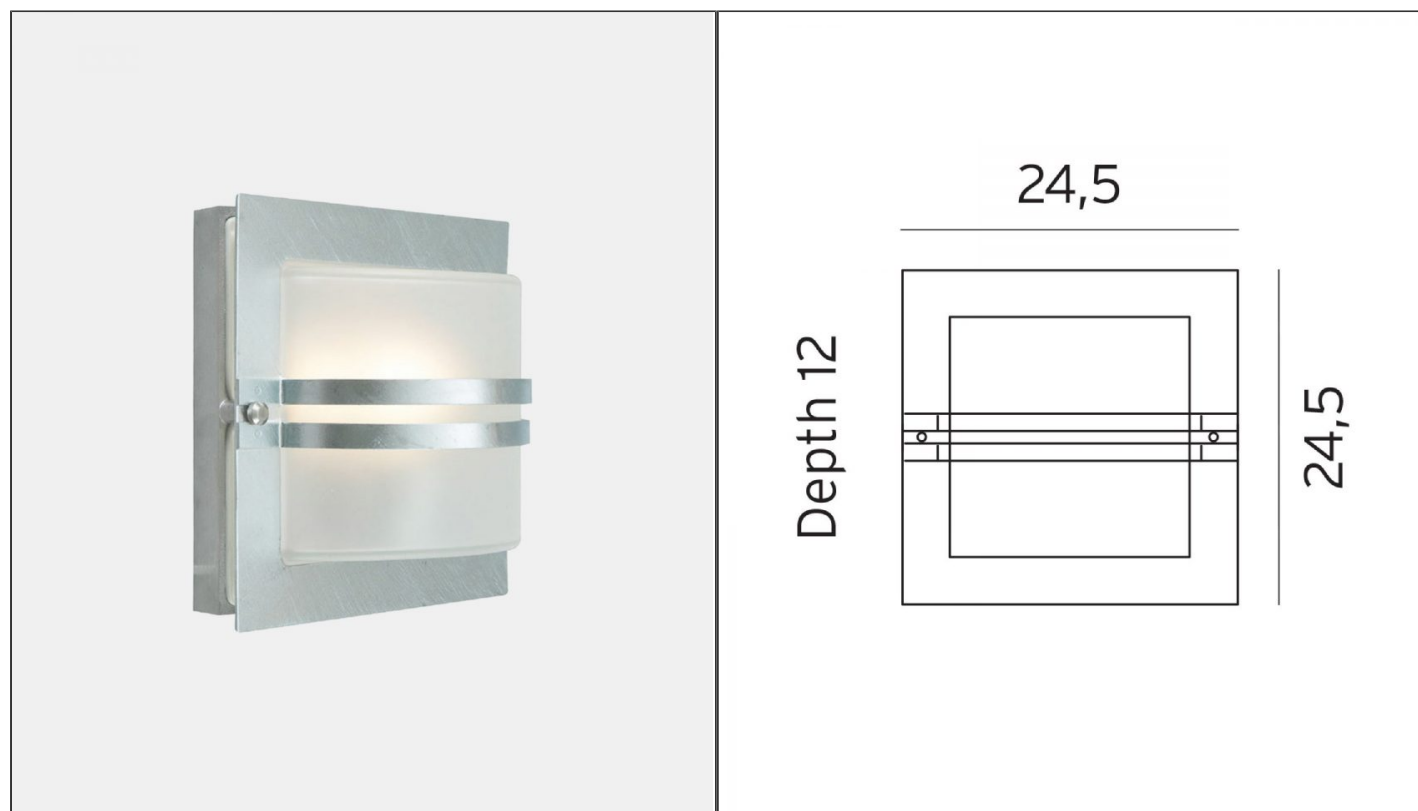

Bern Wall Light

NLYS.651ST

PRODUCT DETAILS

Dimensions (cm)	H24.5 x W24.5 x P12
Application	Outdoor
Material	Glass, Steel
Lamp	E27 Max 46W
IP-Rating	IP54
Availability	Upon Request

NOTES
