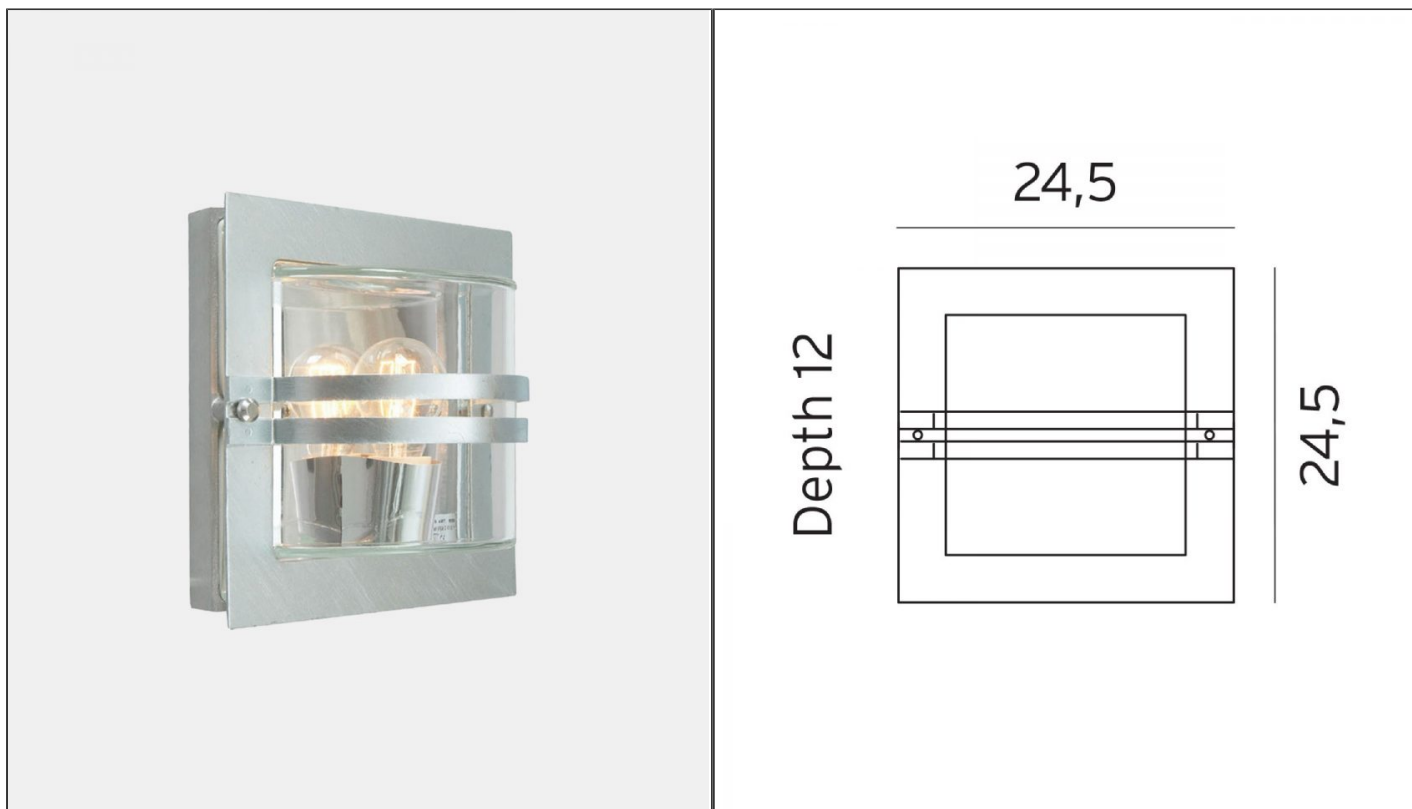

Bern Wall Light

NLYS.650ST

PRODUCT DETAILS

| | |
|------------------------|---------------------|
| Dimensions (cm) | H24.5 x W24.5 x P12 |
| Application | Outdoor |
| Material | Glass, Steel |
| Lamp | E27 Max 46W |
| IP-Rating | IP54 |
| Availability | Upon Request |