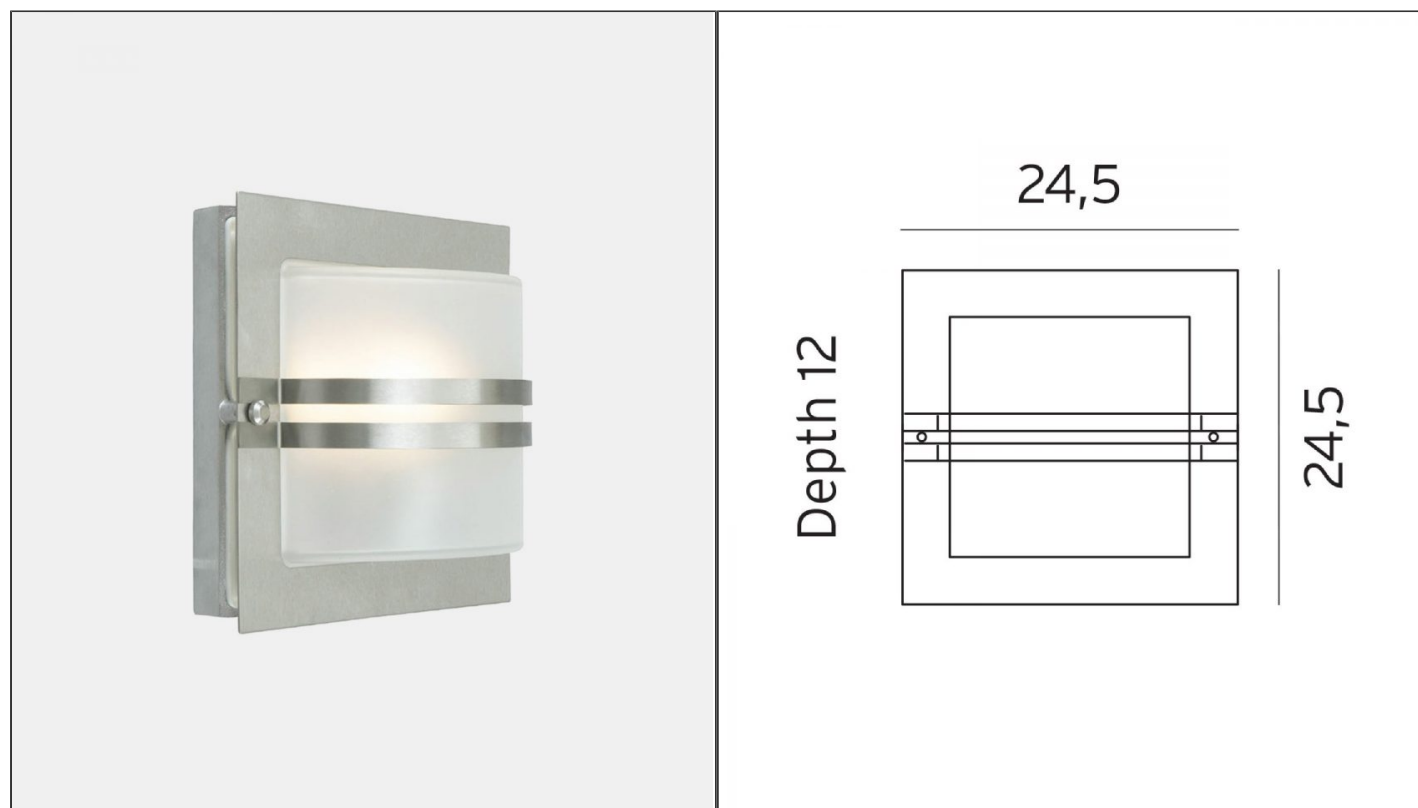

Bern Wall Light

NLYS.651GA

PRODUCT DETAILS

Dimensions (cm)	H24.5 x W24.5 x P12
Application	Outdoor
Material	Glass, Steel
Lamp	E27 Max 46W
IP-Rating	IP54
Availability	Upon Request

NOTES
