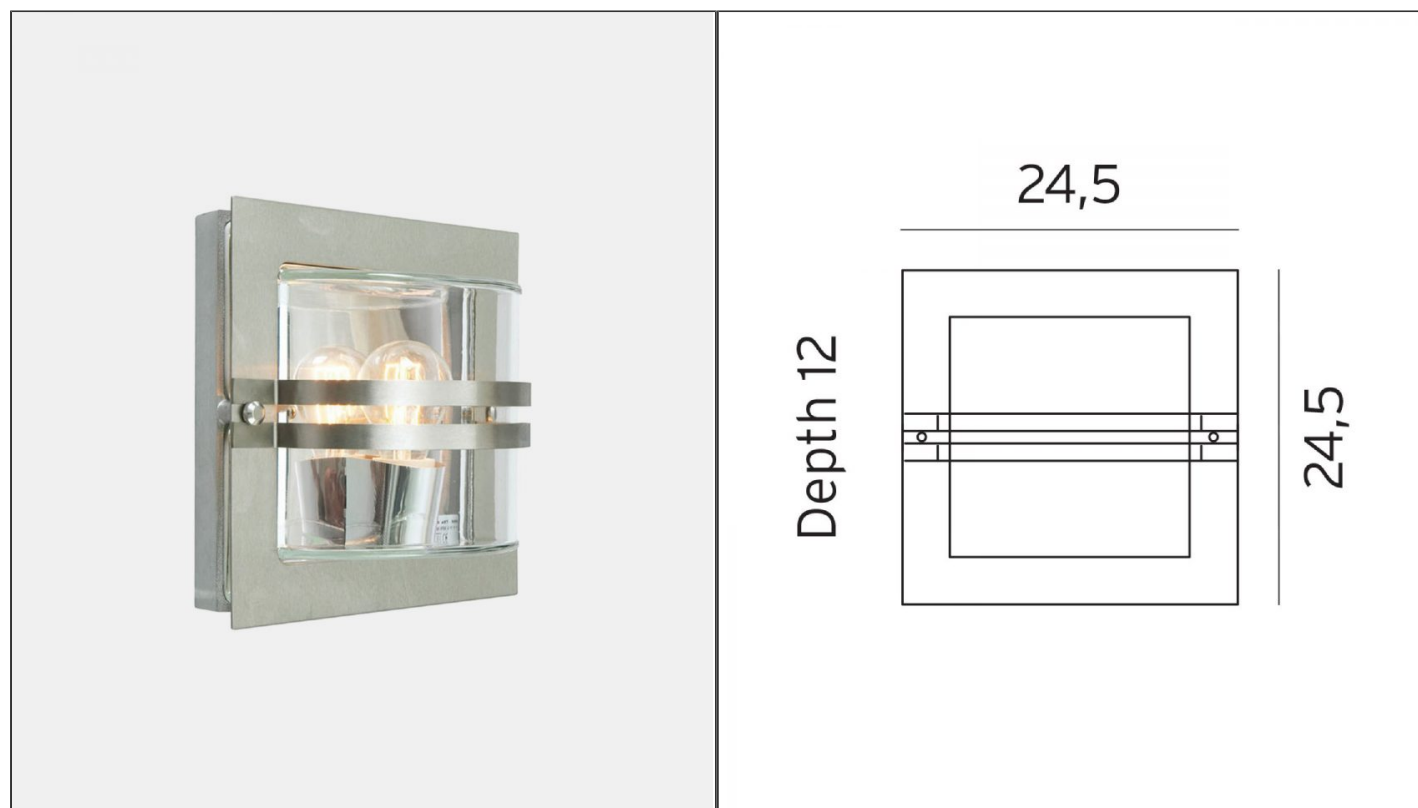

Bern Wall Light

NLYS.650GA

PRODUCT DETAILS

Dimensions (cm)	H24.5 x W24.5 x P12
Application	Outdoor
Material	Glass, Steel
Lamp	E27 Max 46W
IP-Rating	IP54
Availability	Upon Request

NOTES
