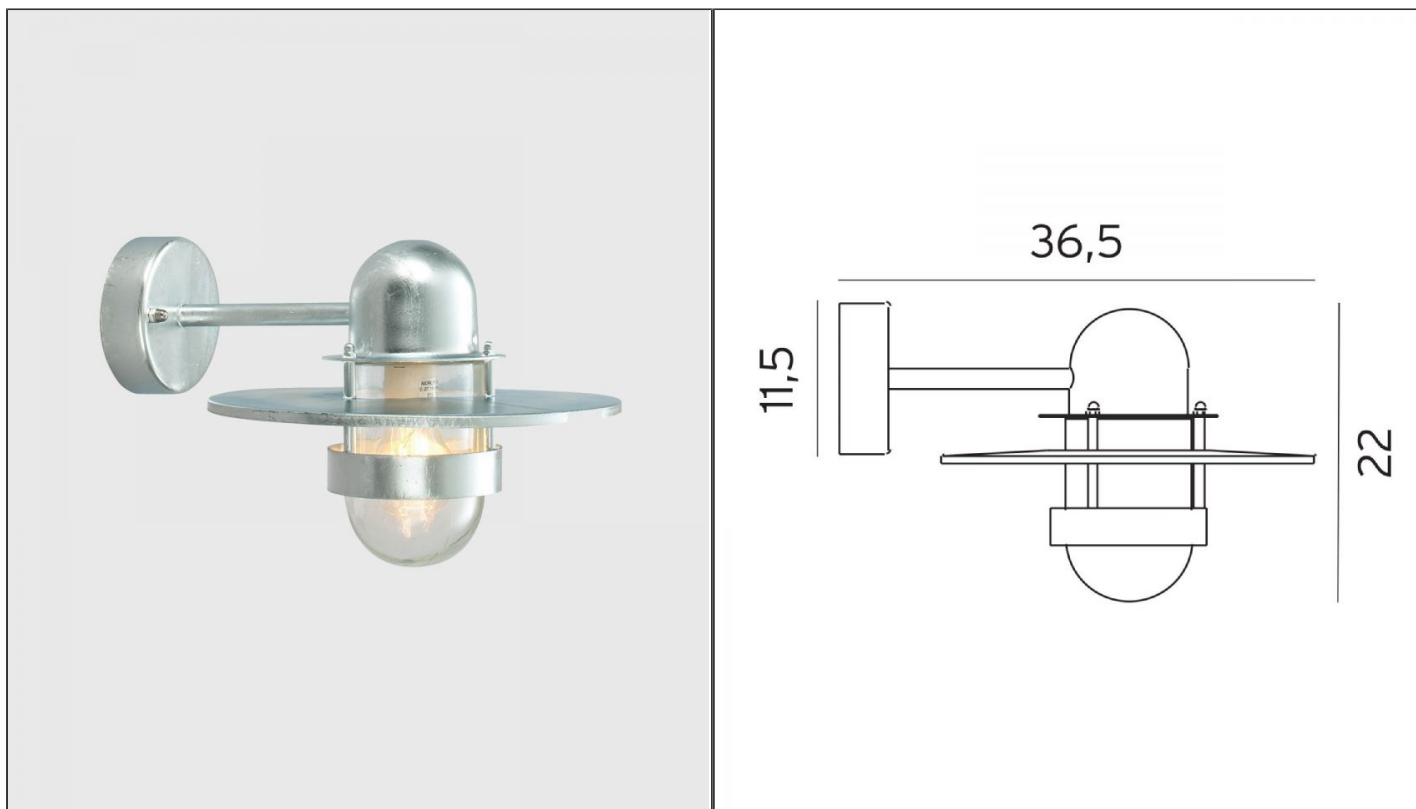

Bergen Wall Light - Galvanized Steel

NLYS.270GA

PRODUCT DETAILS

Dimensions (cm)	H22 x W28 x P36.5
Application	Outdoor
Material	Glass, Steel
Lamp	E27 Max 57W
IP-Rating	IP55
Availability	Upon Request

NOTES
