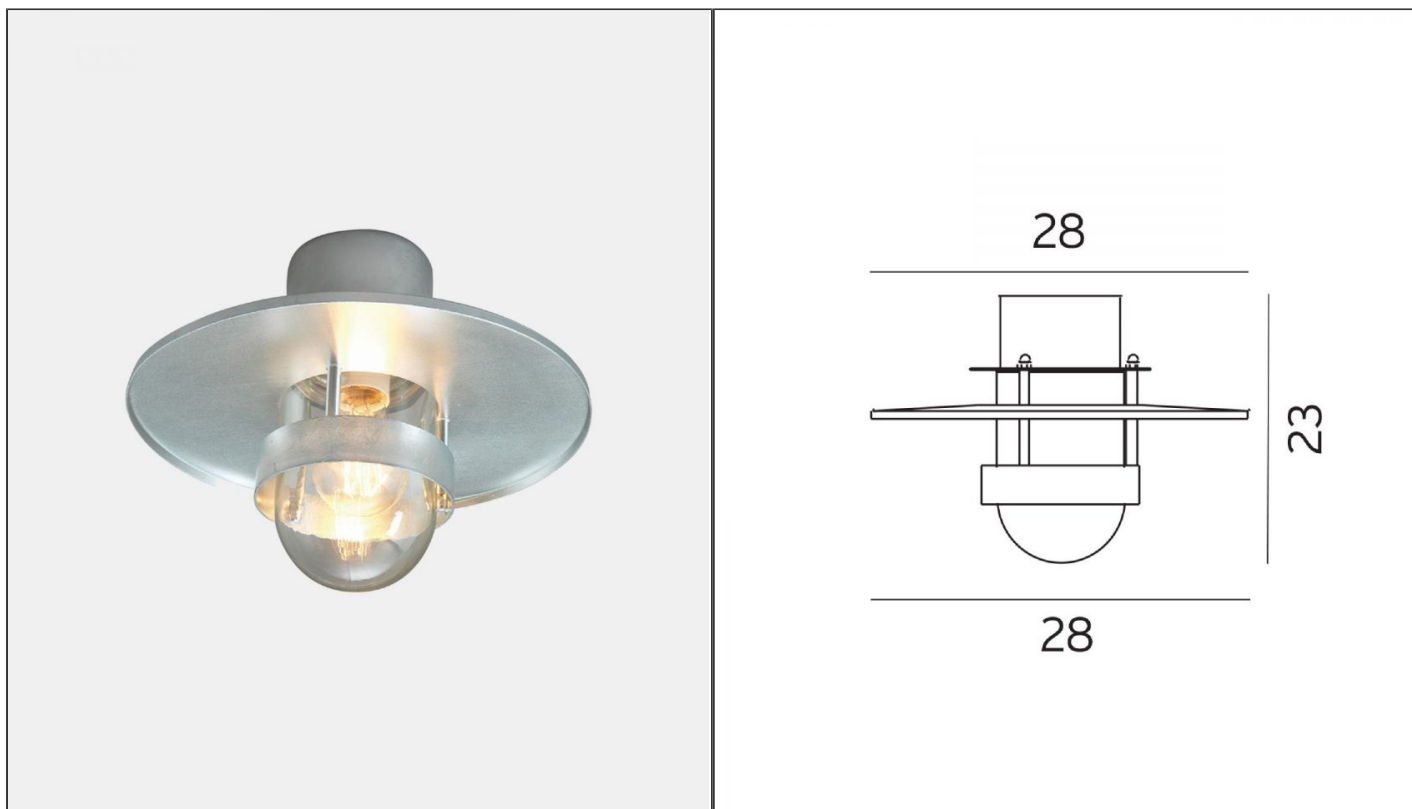

**Bergen Ceiling Light - Galvanized Steel**

NLYS.271GA

**PRODUCT DETAILS**

|                        |              |
|------------------------|--------------|
| <b>Dimensions (cm)</b> | H22.5 x W28  |
| <b>Application</b>     | Outdoor      |
| <b>Material</b>        | Glass, Steel |
| <b>Lamp</b>            | E27 Max 57W  |
| <b>IP-Rating</b>       | IP55         |
| <b>Availability</b>    | Upon Request |