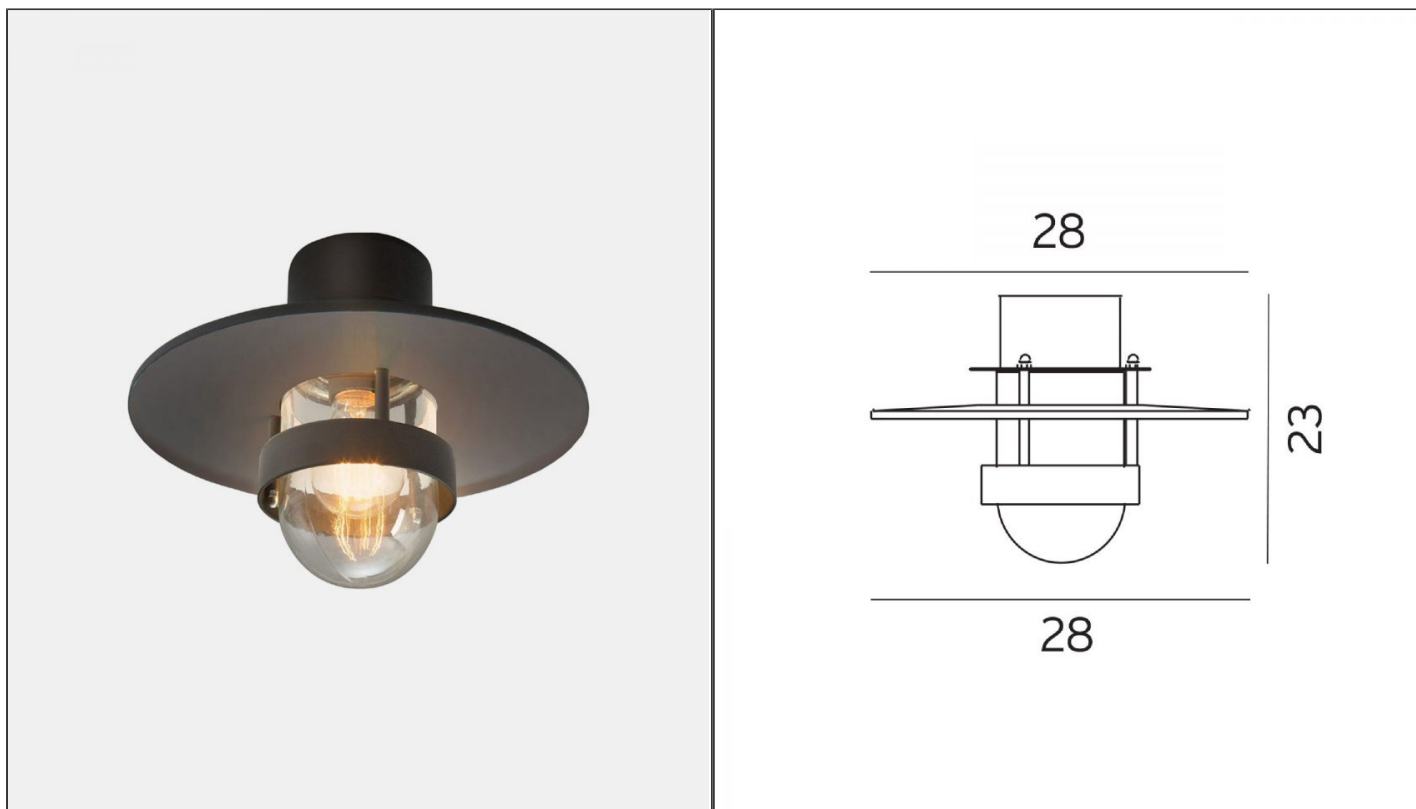

Bergen Ceiling Light - Black

NLYS.271B

PRODUCT DETAILS

Dimensions (cm)	H22.5 x W28
Application	Outdoor
Material	Glass, Steel
Lamp	E27 Max 57W
IP-Rating	IP55
Availability	Upon Request

NOTES
