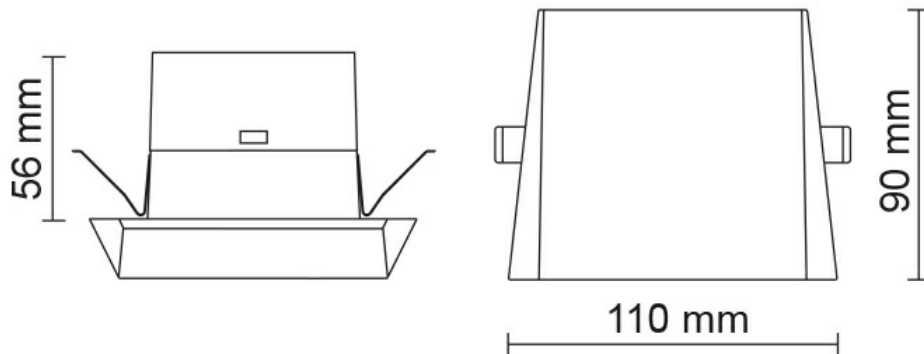

AMBIENCE S9314 - 1W

Stylish interior wall mount LED luminaire

Application

Residential hallways, bedrooms, stairways

Design Specifications

- Square aluminum face profile, powdercoat white finish
- Integral 240V, 1.2W control gear
- CCT 3000K, 140lm
- IP54 front only
- Class II classification

Technical Specification

Model No.	Description	Input Voltage (V/AC)	Lumens (lm)	CCT (K)	CRI	Beam Angle (°)
S9314	1.2W RECESSED SQUARE WALL 3000K	240	140	3000	80	80

Model No.	Dimmable	Body Colour
S9314	NO	White

Dimensions

Photometric Data

Unit: cd C0/C180 _____ C90/C270 _____

S9314 at 3000K

Product Images