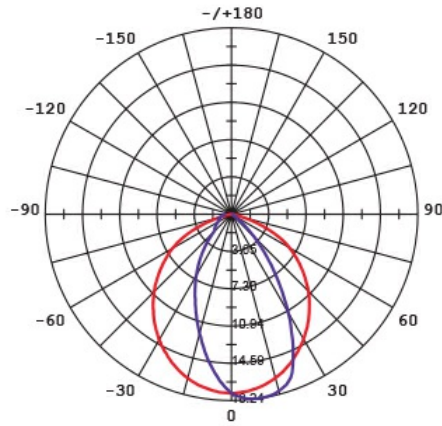

Technical Specification

Model No.	Description	Input Voltage (V/AC)	Lumens (lm)	CCT (K)	CRI	Beam Angle (°)
S9314	1.2W RECESSED SQUARE WALL 3000K	240	140	3000	80	80

Model No.	Dimmable	Body Colour
S9314	NO	White

Dimensions

Photometric Data

Unit: cd C0/C180 _____ C90/C270 _____

S9314 at 3000K

Product Images