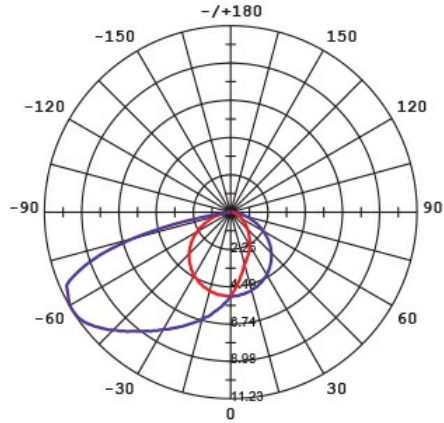

Dimensions

Photometric Data

Unit: cd C0/C180 _____ C90/C270 _____

S9313 at 3000K

Product Images