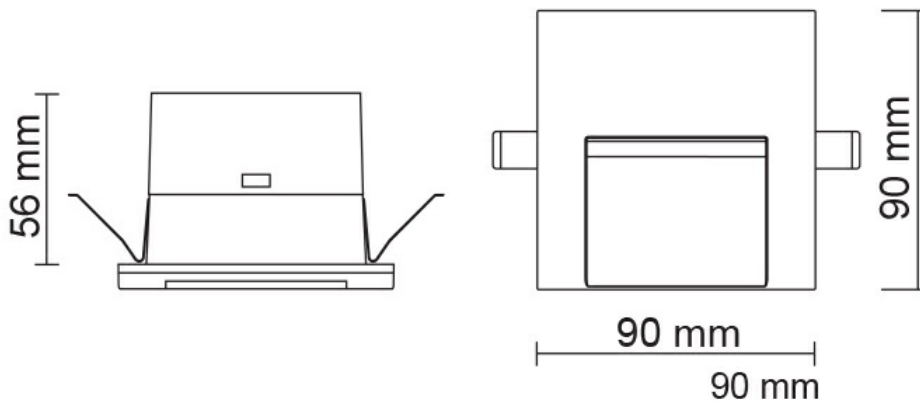

AMBIENCE S9313 - 1W

Stylish interior wall mount LED luminaire

Application

Residential hallways, bedrooms, stairways

Design Specifications

- Square aluminum face profile, powdercoat white finish
- Integral 240V, 1.2W control gear
- CCT 3000K, 140lm
- IP54 front only
- Class II classification

Technical Specification

Model No.	Description	Input Voltage (V/AC)	Lumens (lm)	CCT (K)	CRI	Dimmable
S9313	1.2W RECESSED SQUARE WALL 3000K	240	140	3000	80	NO

Model No.	Body Colour
S9313	White

Due to continued product and technology enhancements, data sourced from sal.net.au shall not form part of any contract and or technical performance guarantee unless expressly confirmed in writing by SAL at the time of order. Products are sold in accordance with [SAL Terms and Conditions of sale](#) and all images shown are for illustration purposes only and may vary from the actual colour or finish. Unless specifically stated, all IP ratings nominated for Interior products are from "below the ceiling".

Dimensions

Photometric Data

Unit: cd C0/C180 _____ C90/C270 _____

S9313 at 3000K

Product Images