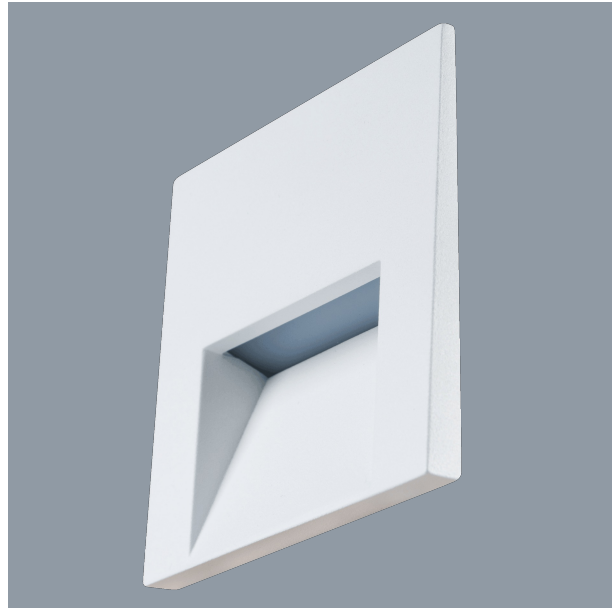

AMBIENCE S9313 - 1W

Stylish interior wall mount LED luminaire

Application

Residential hallways, bedrooms, stairways

Design Specifications

- Square aluminum face profile, powdercoat white finish
- Integral 240V, 1.2W control gear
- CCT 3000K, 140lm
- IP54 front only
- Class II classification

Technical Specification

Model No.	Description	Input Voltage (V/AC)	Lumens (lm)	CCT (K)	CRI	Dimmable
S9313	1.2W RECESSED SQUARE WALL 3000K	240	140	3000	80	NO

Model No.	Body Colour
S9313	White

Due to continued product and technology enhancements, data sourced from sal.net.au shall not form part of any contract and or technical performance guarantee unless expressly confirmed in writing by SAL at the time of order. Products are sold in accordance with [SAL Terms and Conditions of sale](#) and all images shown are for illustration purposes only and may vary from the actual colour or finish. Unless specifically stated, all IP ratings nominated for Interior products are from "below the ceiling".