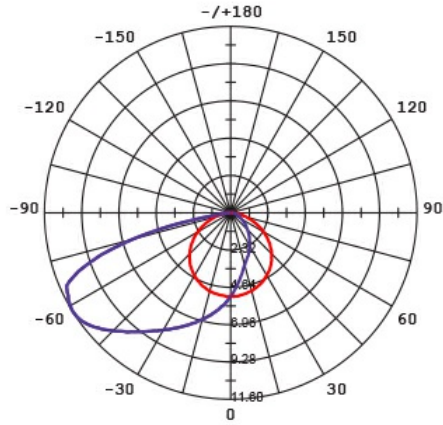

Technical Specification

Model No.	Description	Input Voltage (V/AC)	Lumens (lm)	CCT (K)	CRI	Dimmable
S9312	1.2W RECESSED SQUARE WALL 3000K	240	140	3000	80	NO

Due to continued product and technology enhancements, data sourced from sal.net.au shall not form part of any contract and or technical performance guarantee unless expressly confirmed in writing by SAL at the time of order. Products are sold in accordance with [SAL Terms and Conditions of sale](#) and all images shown are for illustration purposes only and may vary from the actual colour or finish. Unless specifically stated, all IP ratings nominated for Interior products are from "below the ceiling".

Dimensions

Photometric Data

Unit: cd C0/C180 _____ C90/C270 _____

S9312 at 3000K

Product Images