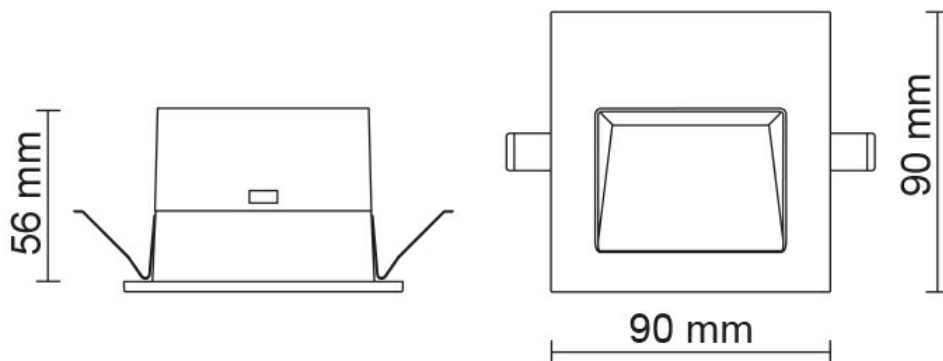

AMBIENCE S9312 - 1W

Stylish interior wall mount LED luminaire

Application

Residential hallways, bedrooms, stairways

Design Specifications

- Square aluminum face profile, powdercoat white finish
- Integral 240V, 1.2W control gear
- CCT 3000K, 140lm
- IP54 front only
- Class II classification

Technical Specification

Model No.	Description	Input Voltage (V/AC)	Lumens (lm)	CCT (K)	CRI	Dimmable
S9312	1.2W RECESSED SQUARE WALL 3000K	240	140	3000	80	NO

Due to continued product and technology enhancements, data sourced from sal.net.au shall not form part of any contract and or technical performance guarantee unless expressly confirmed in writing by SAL at the time of order. Products are sold in accordance with [SAL Terms and Conditions of sale](#) and all images shown are for illustration purposes only and may vary from the actual colour or finish. Unless specifically stated, all IP ratings nominated for Interior products are from "below the ceiling".

Dimensions

Photometric Data

Unit: cd C0/C180 _____ C90/C270 _____

S9312 at 3000K

Product Images