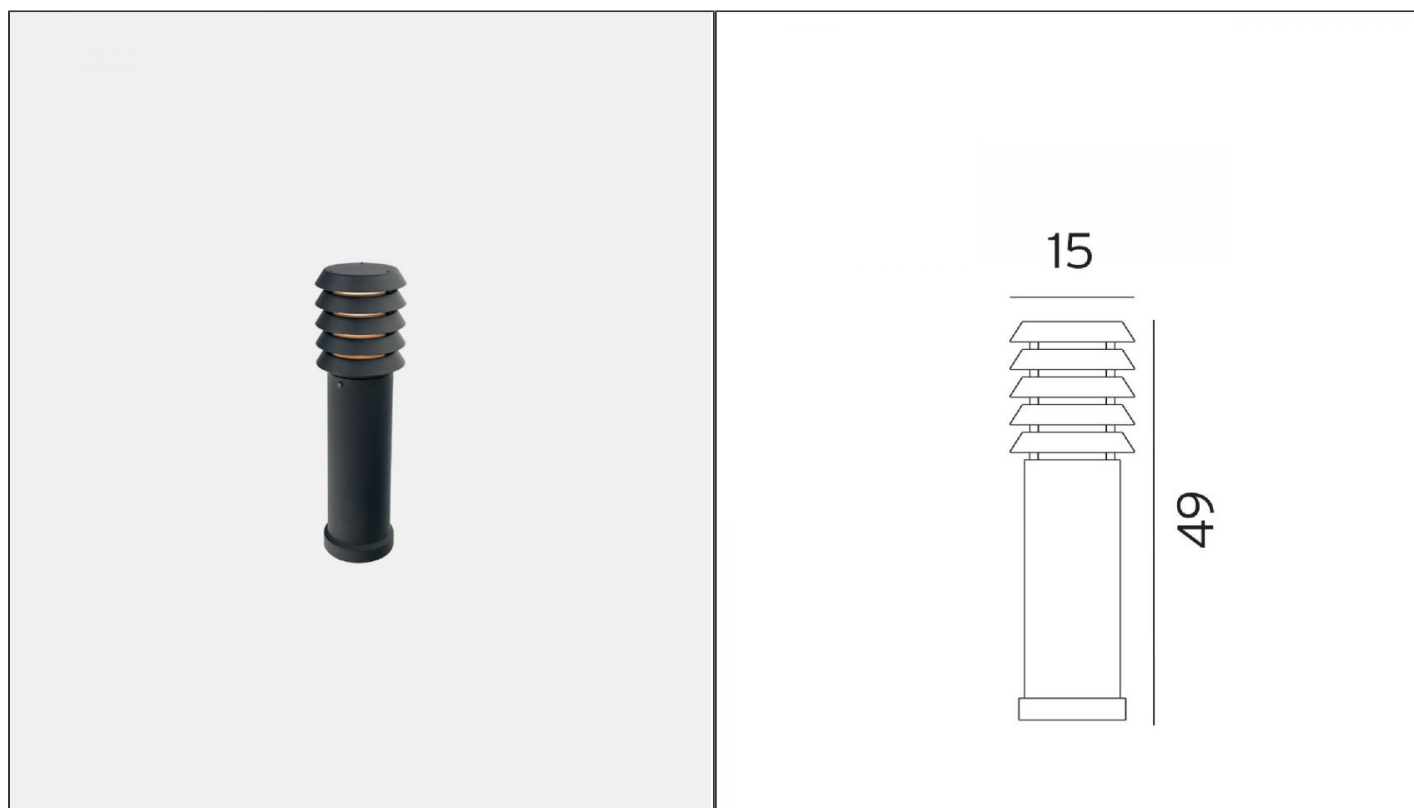

Alta Bollard Light - Small, Black

NLYS.293B

PRODUCT DETAILS

Dimensions	15 × 49 cm
Application	Outdoor
Material	Polycarbonate, Steel
Lamp	E27 Max 46W
IP-Rating	IP65
Availability	Upon Request

NOTES
