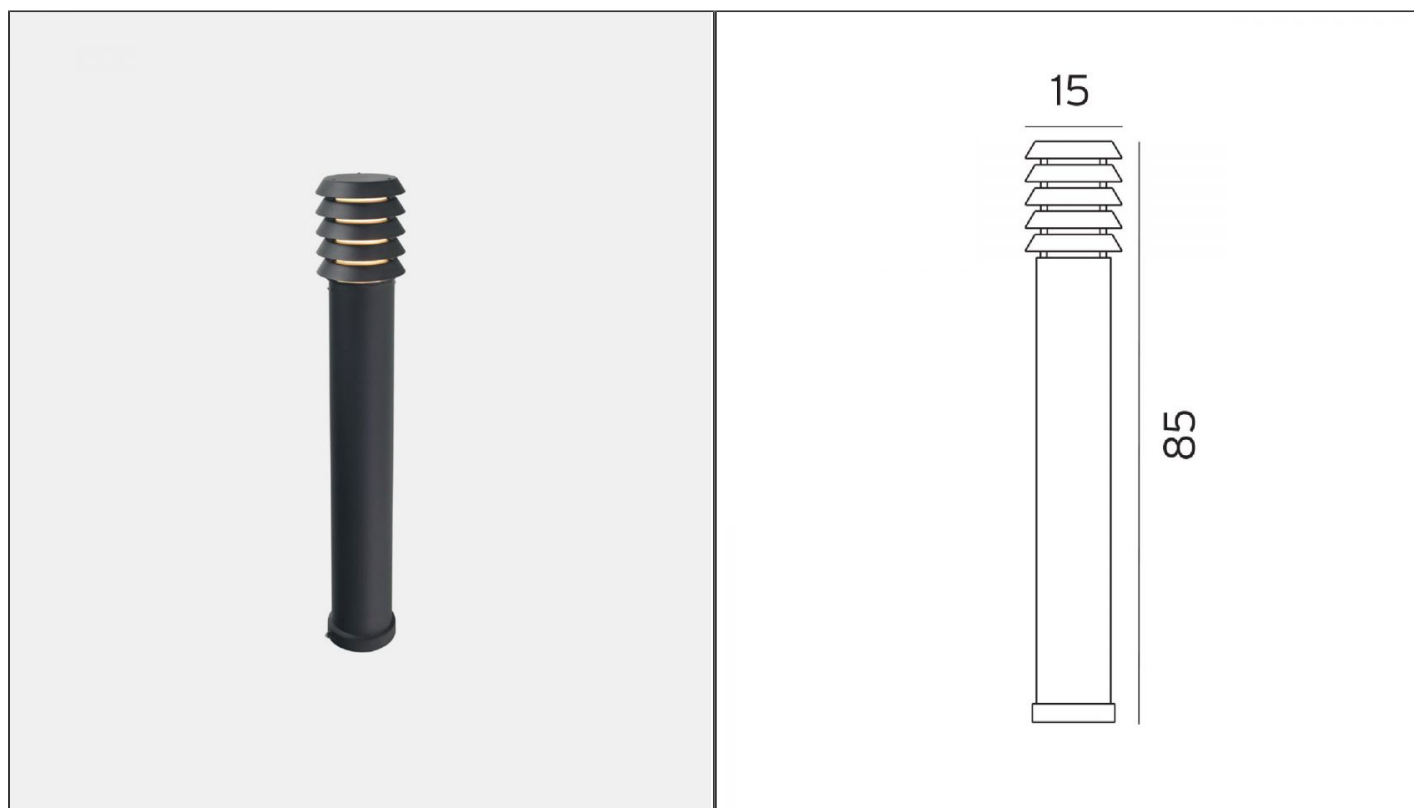

Alta Bollard Light - Large, Black

NLYS.291B

PRODUCT DETAILS

Dimensions	15 × 85 cm
Application	Outdoor
Material	Polycarbonate, Steel
Lamp	E27 Max 46W
IP-Rating	IP65
Availability	Upon Request

NOTES
