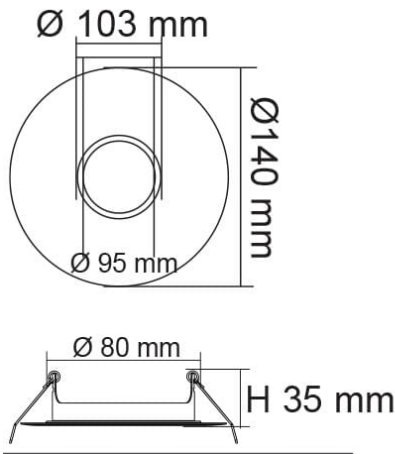

Dimensions

ADAPTOR PLATE S9901, S9903, S9931, S9933

Interior downlight adaptor plates

Design Specifications

Technical Specifications

REDUCER RINGS S9922, S9923

Interior downlight adaptor plates

Design Specifications

Technical Specifications

Model No.	Internal (D mm)	Overall (D mm)	Colour	Suits
S9922	170	240	White	S9922, S9074, S9541, S9456
S9923	196	280	White	S9923, S9075