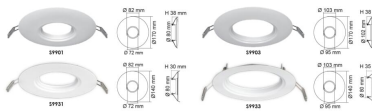

Design Specifications

Technical Specifications

REDUCER RINGS S9922, S9923

Interior downlight adaptor plates