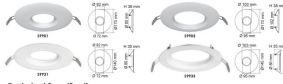

Design Specifications

Technical Specifications

REDUCER RINGS 59922, 59923

Interior downlight adaptor plates