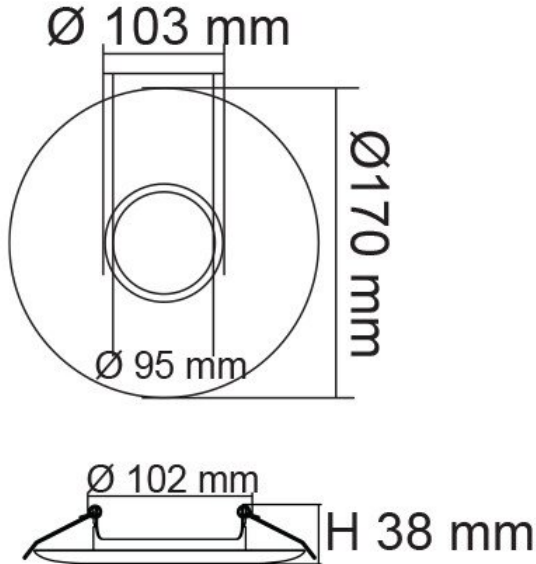

ADAPTOR PLATE S9903

Interior downlight adaptor plates

Application

Residential or Commercial interior spaces

Design Specifications

- Pressed steel plate, black, satin nickel, matt white, or gloss white powder coat finish
- S9903BK, colour BLACK, suits S9003.
- S9903WH, colour Matt White, suits S9146, S9048, S9141, S9842.
- S9903GWH, colour Gloss White, suits S9041, S9046.
- S9903SN, colour Satin Nickel, suits S9003, S9046.
- Dimensions: internal 95mm, overall 170mm

Dimensions

Product Images

ADAPTOR PLATE 59901, 59903, 59931, 59933

Interior downlight adaptor plates

Design Specifications

- Finest steel plate, black, satin nickel, matt white, or glass white powder coat finish

Technical Specifications

Model No.	Internal (D mm)	Overall (D mm)	Colour	Notes
59901A	72	175	Black	59901A
59901B	72	175	Satin Nickel	59901B, 59901C
59901C	72	175	Mat White	59901C, 59901D, 59901E, 59901F, 59901G, 59901H
59903A	95	175	Black	59903A
59903B	95	175	Satin Nickel	59903B, 59903C
59903C	95	175	Mat White	59903C, 59903D, 59903E, 59903F, 59903G, 59903H
59931A	72	140	Mat White	59931A, 59931B, 59931C, 59931D, 59931E, 59931F, 59931G, 59931H
59931B	72	140	Mat White	59931B, 59931C, 59931D, 59931E, 59931F, 59931G, 59931H
59933A	95	140	Mat White	59933A, 59933B, 59933C, 59933D, 59933E, 59933F, 59933G, 59933H

REDUCER RINGS 59922, 59923

Interior downlight adaptor plates

Design Specifications

- Adaptor plate: glass white powder coat finish

Technical Specifications

Model No.	Internal (D mm)	Overall (D mm)	Colour	Notes
59922	175	245	White	59922, 59923, 59924, 59925
59923	175	200	White	59923, 59924