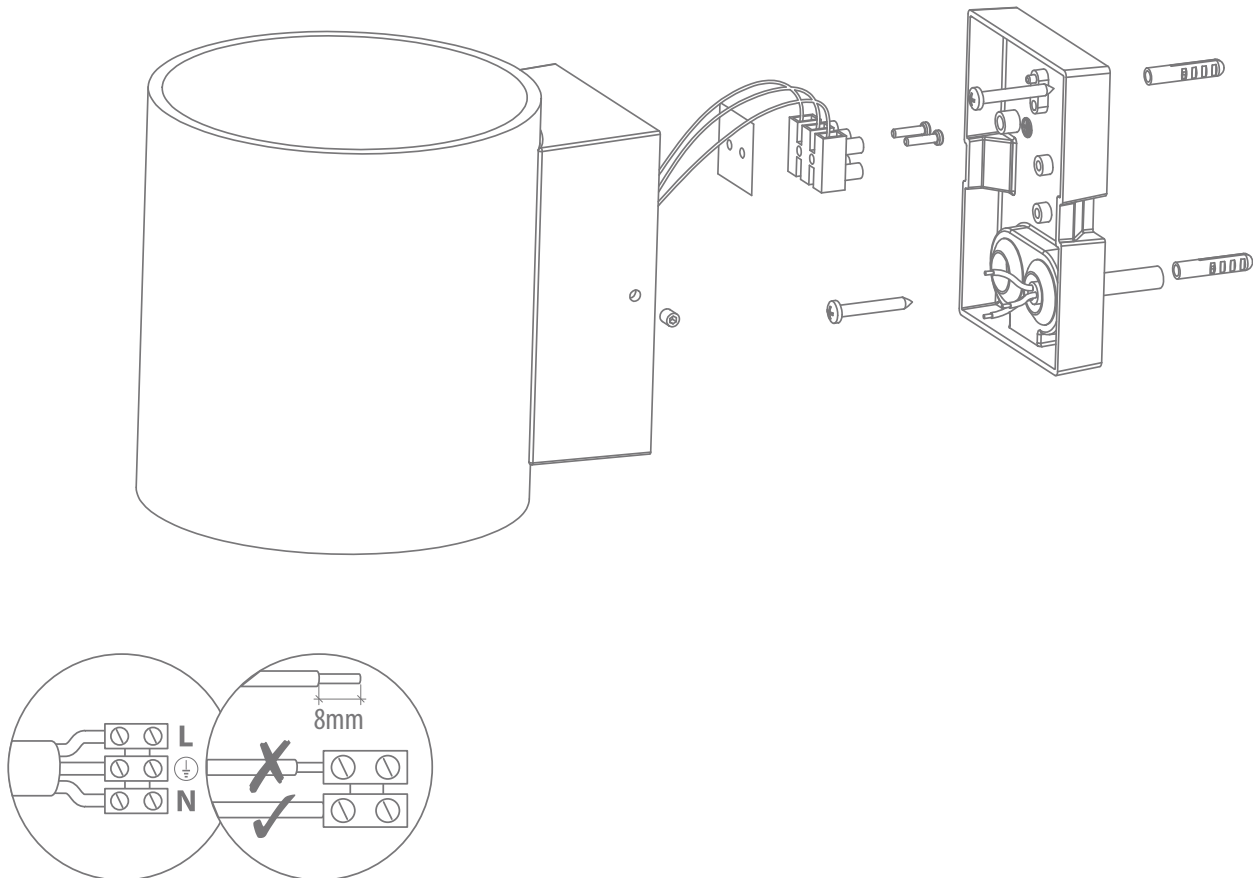

Installation Manual

WHISPER-6

Date:10/2018

Variant	Item No.	Description
19678	WHISPER-6-WHT-WW	LED Wall light, Satin White finish. 3000K, warm white.
19679	WHISPER-6-WHT-W	LED Wall light, Satin White finish. 5000K, white.
19680	WHISPER-6-BLK-WW	LED Wall light, Black finish. 3000K, warm white.
19681	WHISPER-6-BLK-W	LED Wall light, Black finish. 5000K, white.

Thank you for purchasing your new LED WHISPER-6, Please take the time to read and understand the instruction sheet below. Failure to do so may void warranty.

Specifications

Voltage:	240V AC	Lumen (±5%):	Warm White 3000K - 290lm White 5000K - 340lm	Dimmable:	No
Power:	10.5W	Beam Angle:	120°	Operating Temp:	-20°~45°
IP Rating:	IP65	CCT:	3000K - 5000K	Power Factor:	
CRI:	≥80	Lifespan:	50,000hrs		