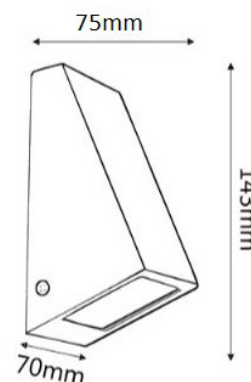

GU10 EXTERIOR WALL WEDGE LIGHTS

Recommended globes:
GU1001 & GU1002

WEDGEGBL

WEDGEGC

WEDGEGSS

WEDGEGWH

PRODUCT FEATURES

- Input voltage: 110-265V AC 50/60Hz
- Material: 316 stainless steel or copper
- Diffuser: glass
- Max 35W halogen globe
- GU10 lampholder
- Globes not included
- Recommended CLA LED globes: GU1001 & GU1002

GU10

IP44
 Rated

2YEAR
 Replacement
 Warranty

PART NO.	DESCRIPTION	COLOUR	QTY OF GLOBES	WEIGHT (KG)	BOX (CM)	CARTON QTY
WEDGEGBL	WALL GU10 S/M WEDGE SS316 powdercoated BLK	POWDER COATED BLK	1xGU10	0.36	15 x 9 x 9	1/20
WEDGEGC	WALL GU10 S/M WEDGE COP	COPPER	1xGU10	0.38	15 x 9 x 9	1/20
WEDGEGSS	WALL GU10 S/M WEDGE 316 SS	316 STAINLESS STEEL	1xGU10	0.36	15 x 9 x 9	1/20
WEDGEGWH	WALL GU10 S/M WEDGE SS316 powdercoated WH	POWDER COATED WH	1xGU10	0.36	15 x 9 x 9	1/20