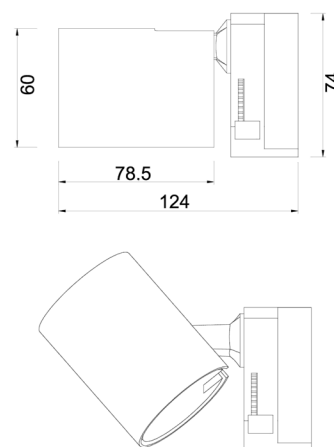

## 3 WIRE 1 CIRCUIT TRACK HEADS

- Interior track head lights
- Suitable for universal track
- Input voltage range: 100-240V
- Material: aluminium
- Colour: black and white
- Lamp holder: 1xGU10 (Max.50W)
- Globe not included
- Tilt: 90° / Swivel: 328°

TRKB1G002

TRKW1G002

Part No.	Description	Box Weight	Box Dimensions	Carton QTY
TRKB1G002	TRACK Head 1 Circuit GU10 BLK (No Globes) IP20 (Suitable for Universal Track)	0.2kg	8x7x13cm	1/50
TRKW1G002	TRACK Head 1 Circuit GU10 WH (No Globes) IP20 (Suitable for Universal Track)	0.2kg	8x7x13cm	1/50