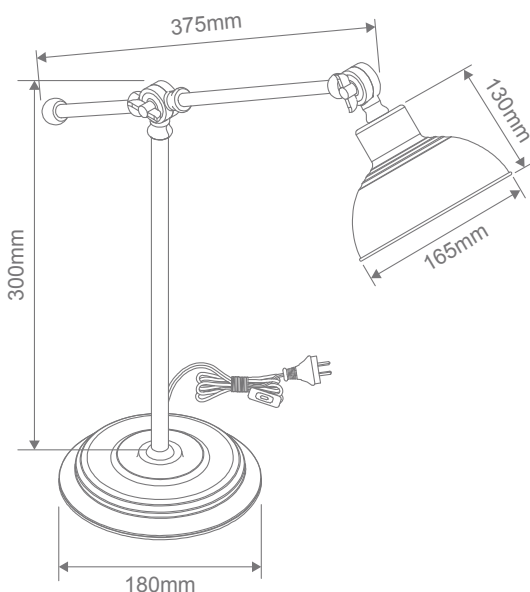

TINLEY-DL

Desk Lamp

Description

TINLEY-DL desk lamp Series features a slim metal tube design and an adjustable knuckle holding a stylish dome shade. Modern and attractive design ideal for living rooms and bedrooms. Available in Antique Chrome, Antique Brass and Antique Copper. Part of a family of matching desk lamp and floor lamp.

Specification Features

Input Voltage: 240V
 Power (W): 60W Max
 IP rating (IP): 20
 Lamp Base: E27
 Requires: 1 x E14 Lamp (Not Included)

Diagrams / Additional

Item No.	Variant			Lamp Base
	A/Br	A/Chr	A/Cop	
TINLEY-DL	22525	22526	22527	E27