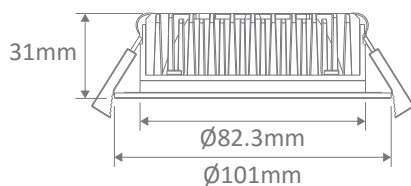

### Specification Features

Input Voltage:	240V AC
Power (W):	13W
IP rating (IP):	44*
Lumens (lm):	Warm White 3000K - 800lm Neutral White 4000K - 850lm White 5700K - 900lm
LED type:	SMD
CCT:	3000K - 4000K - 5700K (Switchable)
CRI:	≥90
Beam angle (°):	90°
Dimmable:	Yes**
Lifespan (hrs):	50,000hrs
Cutout (p):	Ø90-95mm

### Diagrams / Additional

Ø90mm Cutout

Item No.	Variant			CCT
	Wht	Sch	Blk	
TEK-13	20443	20445	20621	TRIO
	21598	21600	21599	TRIO