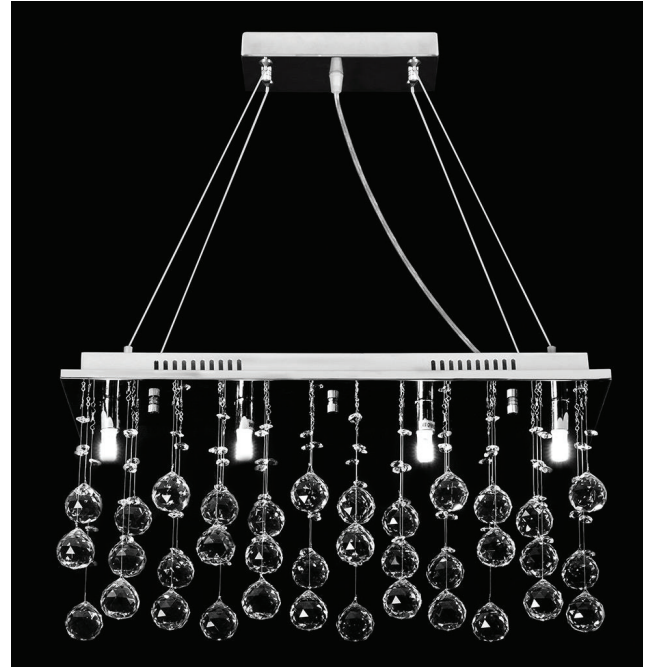

STARLIGHT PDT-60 Crystal LED Pendant

Description

STARLIGHT PDT-60 Crystal LED Pendant complete with polished chrome backplate and utilising K9 crystal.

Specification Features

Input Voltage: 240V
 Power (W): 4x3W
 IP rating (IP): 20
 Lamp Base: G9
 CCT: 3000K - 5000K
 Dimmable: Yes

G9 3W LED lamps included (20487)

Item No.	Variant	Colour
STARLIGHT-PDT-60	35034	5000K

Additional Globes

Item No.	Variant	Colour
G9 3W LED LAMP	20486	3000K
G9 3W LED LAMP	20487	5000K

Diagrams / Additional

STARLIGHT PDT-80 Crystal LED Pendant

Description

STARLIGHT PDT-80 Crystal LED Pendant complete with polished chrome backplate and utilising K9 crystal.

Specification Features

Input Voltage: 240V
 Power (W): 8x3W
 IP rating (IP): 20
 Lamp Base: G9
 CCT: 3000K - 5000K
 Dimmable: Yes

G9 3W LED lamps included (20487)

Diagrams / Additional

Item No.	Variant	Colour
STARLIGHT-PDT-80	35035	5000K

Additional Globes

Item No.	Variant	Colour
G9 3W LED LAMP	20486	3000K
G9 3W LED LAMP	20487	5000K