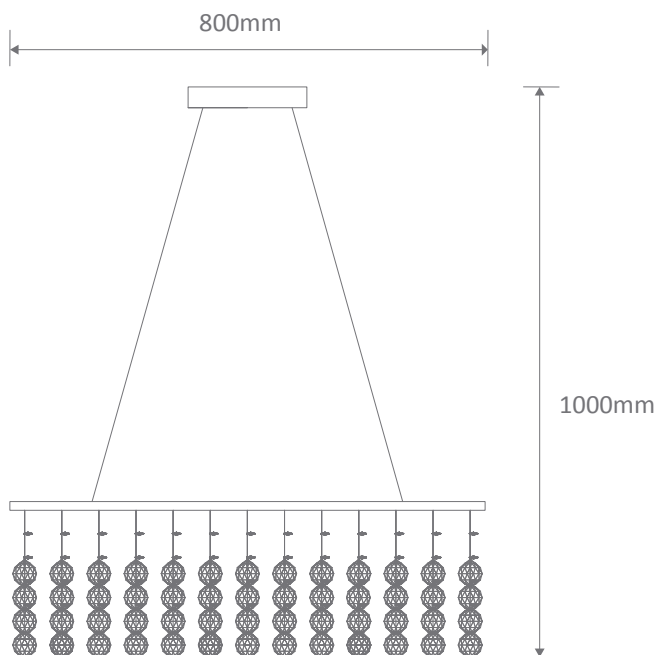

Diagrams / Additional

Item No.	Variant	Colour
STARLIGHT-PDT-80	35035	5000K

Additional Globes

Item No.	Variant	Colour
G9 3W LED LAMP	20486	3000K
G9 3W LED LAMP	20487	5000K