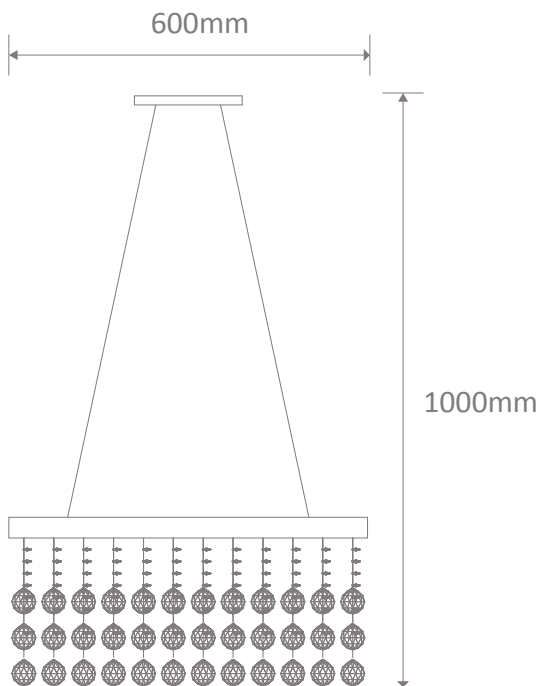

STARLIGHT PDT-60 Crystal LED Pendant

Description

STARLIGHT PDT-60 Crystal LED Pendant complete with polished chrome backplate and utilising K9 crystal.

Specification Features

Input Voltage: 240V
 Power (W): 4x3W
 IP rating (IP): 20
 Lamp Base: G9
 CCT: 3000K - 5000K
 Dimmable: Yes

G9 3W LED lamps included (20487)

Item No.	Variant	Colour
STARLIGHT-PDT-60	35034	5000K

Additional Globes

Item No.	Variant	Colour
G9 3W LED LAMP	20486	3000K
G9 3W LED LAMP	20487	5000K

Diagrams / Additional

STARLIGHT PDT-80 Crystal LED Pendant

Description

STARLIGHT PDT-80 Crystal LED Pendant complete with polished chrome backplate and utilising K9 crystal.

Specification Features

Input Voltage: 240V
 Power (W): 8x3W
 IP rating (IP): 20
 Lamp Base: G9
 CCT: 3000K - 5000K
 Dimmable: Yes