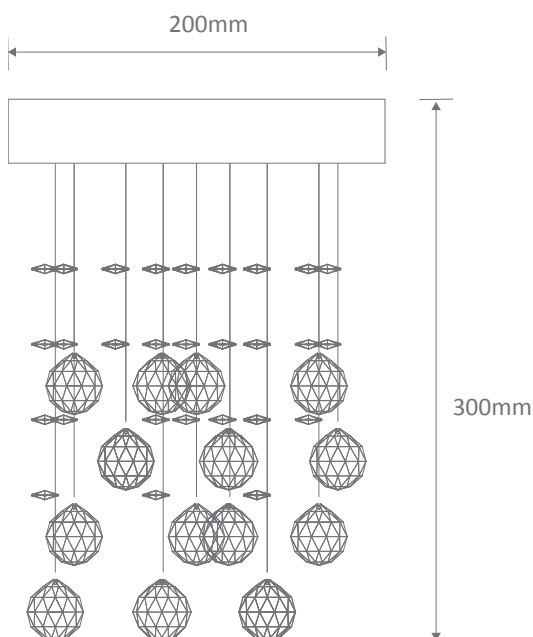

Diagrams / Additional