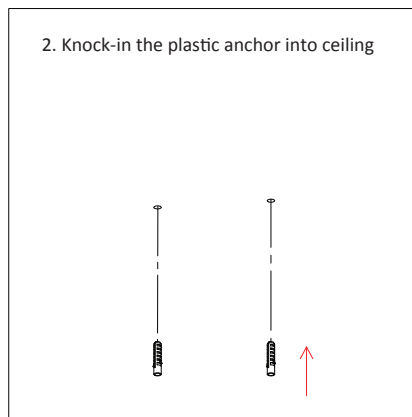

SOLAR-200

Order Code:	Product Code:	Description:
20900	SOLAR-200-W-WW	15W Ceiling Light Oyster, 3000K Warm White. Satin White Finish
20901	SOLAR-200-W-W	15W Ceiling Light Oyster, 5000K White. Satin White Finish
20902	SOLAR-200-S-WW	15W Ceiling Light Oyster, 3000K Warm White. Silver Finish
20903	SOLAR-200-S-W	15W Ceiling Light Oyster, 5000K White. Silver Finish

Thank you for purchasing your new LED SOLAR-200, Please take the time to read and understand the instruction sheet below. Failure to do so may void warranty.

Specifications

Voltage:	AC 240V	Lumen (±5%):	Warm White 3000K - 1250lm White 5000K - 1260lm	Dimmable:	Yes*
Power:	15W	Beam Angle:	120°	Lifespan:	40,000hrs
IP Rating:	54	CCT:	3000K - 5000K	CRI:	≥80
Operating Temp:	-20°C~45°C	Power Factor:	≥0.9		

*Tested on the Domus EV-DIMMER (20505). May work on others but not tested.

Note: -The lamp must be installed by professional electrician
-Ensure the power supply is switched off before fitting this product

-Do not touch the lamp when in use
-Keep away from hot steam and corrosive gas