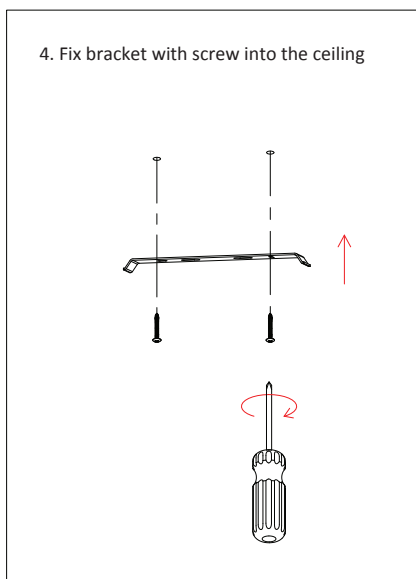

SOLAR-200

Order Code:	Product Code:	Description:
20900	SOLAR-200-W-WW	15W Ceiling Light Oyster, 3000K Warm White. Satin White Finish
20901	SOLAR-200-W-W	15W Ceiling Light Oyster, 5000K White. Satin White Finish
20902	SOLAR-200-S-WW	15W Ceiling Light Oyster, 3000K Warm White. Silver Finish
20903	SOLAR-200-S-W	15W Ceiling Light Oyster, 5000K White. Silver Finish

Thank you for purchasing your new LED SOLAR-200, Please take the time to read and understand the instruction sheet below. Failure to do so may void warranty.

Specifications

Voltage:	AC 240V	Lumen (±5%):	Warm White 3000K - 1250lm White 5000K - 1260lm	Dimmable:	Yes*
Power:	15W	Beam Angle:	120°	Lifespan:	40,000hrs
IP Rating:	54	CCT:	3000K - 5000K	CRI:	≥80
Operating Temp:	-20°C~45°C	Power Factor:	≥0.9		

*Tested on the Domus EV-DIMMER (20505). May work on others but not tested.

Note: -The lamp must be installed by professional electrician
-Ensure the power supply is switched off before fitting this product

-Do not touch the lamp when in use
-Keep away from hot steam and corrosive gas