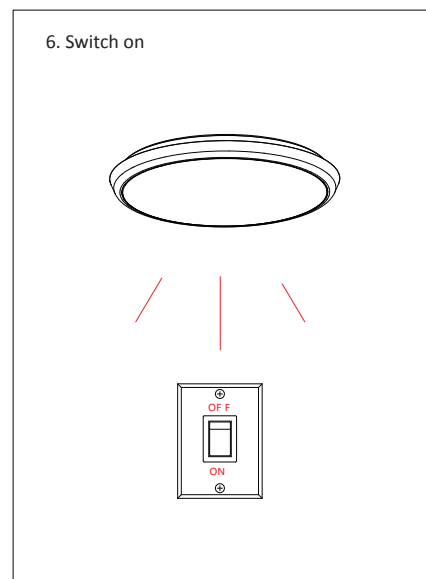

SOLAR-200

Order Code:	Product Code:	Description:
20900	SOLAR-200-W-WW	15W Ceiling Light Oyster, 3000K Warm White. Satin White Finish
20901	SOLAR-200-W-W	15W Ceiling Light Oyster, 5000K White. Satin White Finish
20902	SOLAR-200-S-WW	15W Ceiling Light Oyster, 3000K Warm White. Silver Finish
20903	SOLAR-200-S-W	15W Ceiling Light Oyster, 5000K White. Silver Finish

Thank you for purchasing your new LED SOLAR-200, Please take the time to read and understand the instruction sheet below. Failure to do so may void warranty.

Specifications

Voltage:	AC 240V	Lumen (±5%):	Warm White 3000K - 1250lm White 5000K - 1260lm	Dimmable:	Yes*
Power:	15W	Beam Angle:	120°	Lifespan:	40,000hrs
IP Rating:	54	CCT:	3000K - 5000K	CRI:	≥80
Operating Temp:	-20°C~45°C	Power Factor:	≥0.9		

*Tested on the Domus EV-DIMMER (20505). May work on others but not tested.

Note: -The lamp must be installed by professional electrician
-Ensure the power supply is switched off before fitting this product

-Do not touch the lamp when in use
-Keep away from hot steam and corrosive gas