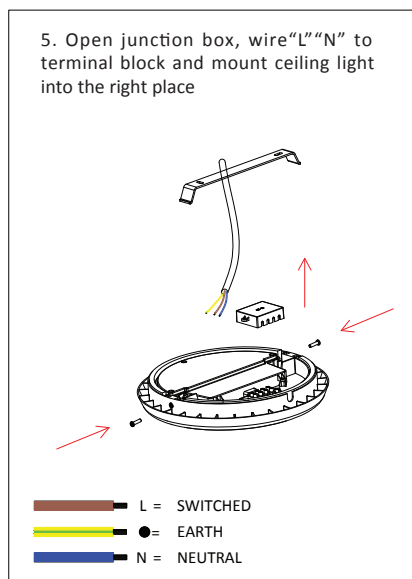

SOLAR-200

Order Code:	Product Code:	Description:
20900	SOLAR-200-W-WW	15W Ceiling Light Oyster, 3000K Warm White. Satin White Finish
20901	SOLAR-200-W-W	15W Ceiling Light Oyster, 5000K White. Satin White Finish
20902	SOLAR-200-S-WW	15W Ceiling Light Oyster, 3000K Warm White. Silver Finish
20903	SOLAR-200-S-W	15W Ceiling Light Oyster, 5000K White. Silver Finish

Thank you for purchasing your new LED SOLAR-200, Please take the time to read and understand the instruction sheet below. Failure to do so may void warranty.

Specifications

Voltage:	AC 240V	Lumen (±5%):	Warm White 3000K - 1250lm White 5000K - 1260lm	Dimmable:	Yes*
Power:	15W	Beam Angle:	120°	Lifespan:	40,000hrs
IP Rating:	54	CCT:	3000K - 5000K	CRI:	≥80
Operating Temp:	-20°C~45°C	Power Factor:	≥0.9		

*Tested on the Domus EV-DIMMER (20505). May work on others but not tested.

Note: -The lamp must be installed by professional electrician
-Ensure the power supply is switched off before fitting this product

-Do not touch the lamp when in use
-Keep away from hot steam and corrosive gas