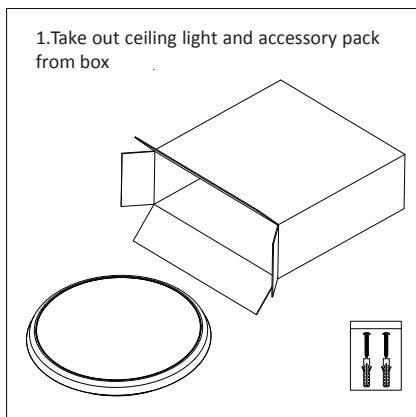

SOLAR-200

Order Code:	Product Code:	Description:
20900	SOLAR-200-W-WW	15W Ceiling Light Oyster, 3000K Warm White. Satin White Finish
20901	SOLAR-200-W-W	15W Ceiling Light Oyster, 5000K White. Satin White Finish
20902	SOLAR-200-S-WW	15W Ceiling Light Oyster, 3000K Warm White. Silver Finish
20903	SOLAR-200-S-W	15W Ceiling Light Oyster, 5000K White. Silver Finish

Thank you for purchasing your new LED SOLAR-200, Please take the time to read and understand the instruction sheet below. Failure to do so may void warranty.

Specifications

Voltage:	AC 240V	Lumen (±5%):	Warm White 3000K - 1250lm White 5000K - 1260lm	Dimmable:	Yes*
Power:	15W	Beam Angle:	120°	Lifespan:	40,000hrs
IP Rating:	54	CCT:	3000K - 5000K	CRI:	≥80
Operating Temp:	-20°C~45°C	Power Factor:	≥0.9		

*Tested on the Domus EV-DIMMER (20505). May work on others but not tested.

Note: -The lamp must be installed by professional electrician
-Ensure the power supply is switched off before fitting this product

-Do not touch the lamp when in use
-Keep away from hot steam and corrosive gas