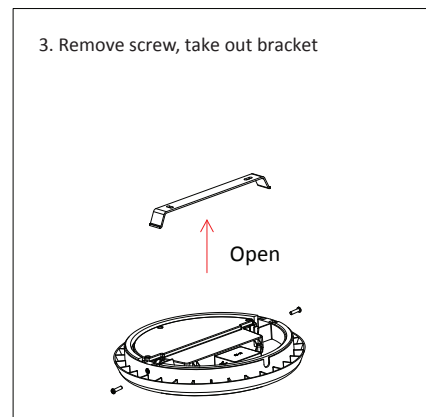

SOLAR-200

Order Code:	Product Code:	Description:
20900	SOLAR-200-W-WW	15W Ceiling Light Oyster, 3000K Warm White. Satin White Finish
20901	SOLAR-200-W-W	15W Ceiling Light Oyster, 5000K White. Satin White Finish
20902	SOLAR-200-S-WW	15W Ceiling Light Oyster, 3000K Warm White. Silver Finish
20903	SOLAR-200-S-W	15W Ceiling Light Oyster, 5000K White. Silver Finish

Thank you for purchasing your new LED SOLAR-200, Please take the time to read and understand the instruction sheet below. Failure to do so may void warranty.

Specifications

Voltage:	AC 240V	Lumen (±5%):	Warm White 3000K - 1250lm White 5000K - 1260lm	Dimmable:	Yes*
Power:	15W	Beam Angle:	120°	Lifespan:	40,000hrs
IP Rating:	54	CCT:	3000K - 5000K	CRI:	≥80
Operating Temp:	-20°C~45°C	Power Factor:	≥0.9		

*Tested on the Domus EV-DIMMER (20505). May work on others but not tested.

Note: -The lamp must be installed by professional electrician
-Ensure the power supply is switched off before fitting this product

-Do not touch the lamp when in use
-Keep away from hot steam and corrosive gas