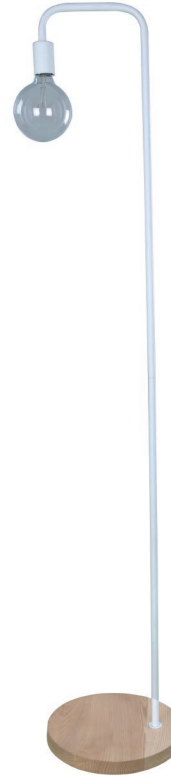

SLIM-T1C

Part No.	SLIM-T1C
Description	TABLE LAMP ES 45W BLONDE WOOD
Material	Powder coated steel & wood
Lamp Holder	1XE27 (Max.45W HAL)
Dimensions	H 500mm
Flex & Plug	1200mm with inline on/off switch Not dimmable
Base	Ø150mm
Carton QTY	1/4

SLIM SERIES

Interior Table & Floor Lamps

- Input voltage: 240V AC
- Material: powder coated steel & wood
- Lamp holder: 1xE27 (Max.45W HAL)
- Globe not included
- For indoor use
- 1 year replacement warranty

Part No.	SLIM-F1C, SLIM-F1, SLIM-F2
Description	FLOOR LAMP ES 45W BLONDE WOOD
Material	Powder coated steel & wood
Lamp Holder	1XE27 (Max.45W HAL)
Dimensions	H 1610mm
Flex & Plug	1200mm with inline on/off switch Not dimmable
Base	Ø300mm
Carton QTY	1/4

**SLIM-F2
(Black)**

**SLIM-F1
(White)**

**SLIM-F1C
(Copper)**