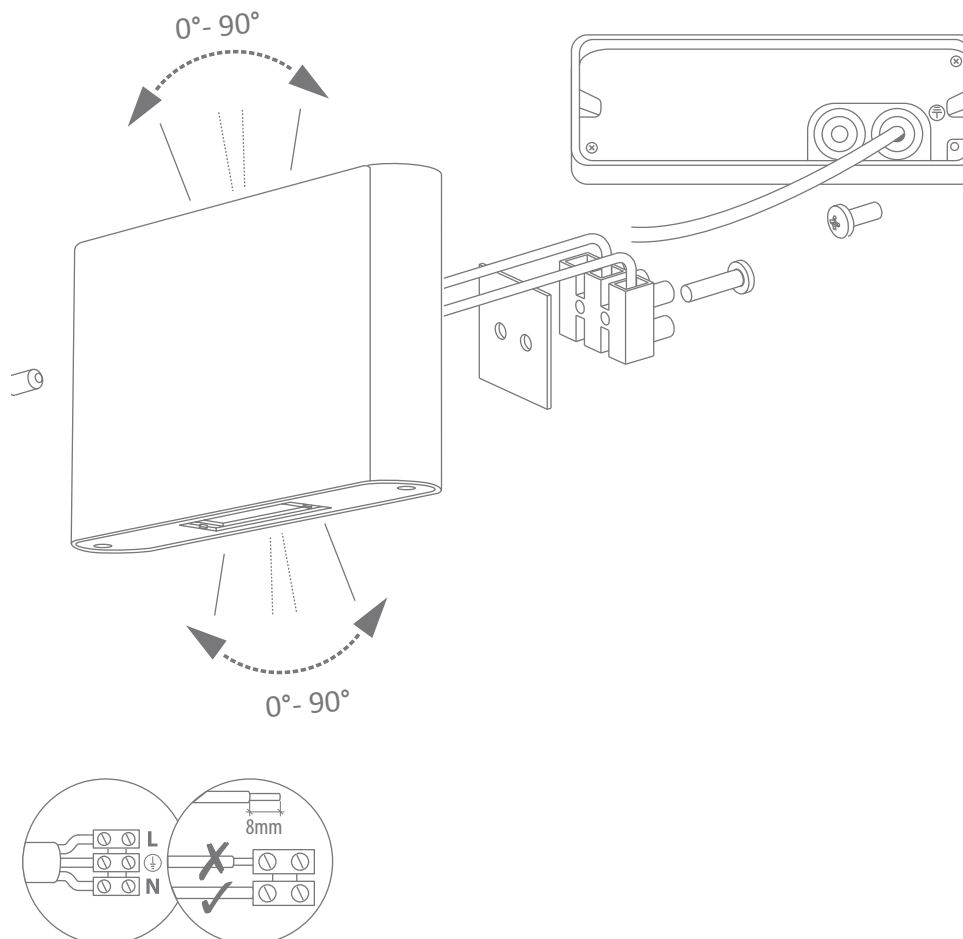

SIERRA-12-RND

Date: 10/2018

Variant	Item No.	Description
19630	SIERRA-12-RND-DGR-WW	LED wall light, dark grey finish. 3000K, Warm White.
19631	SIERRA-12-RND-DGR-W	LED wall light, dark grey finish. 5000K, White.
19632	SIERRA-12-RND-WHT-WW	LED wall light, white finish. 3000K, Warm White.
19633	SIERRA-12-RND-WHT-W	LED wall light, white finish. 5000K, White.
19634	SIERRA-12-RND-BLK-WW	LED wall light, black finish. 3000K, Warm White.
19635	SIERRA-12-RND-BLK-W	LED wall light, black finish. 5000K, White.

Thank you for purchasing your new LED SIERRA-12-RND, Please take the time to read and understand the instruction sheet below. Failure to do so may void warranty.

Specifications

Voltage:	240V AC	Lumen (±5%):	Warm White 3000K - 400lm White 5000K - 450 lm	Dimmable:	No
Power:	2x6W	Beam Angle:	0° - 90° (Adjustable)	Operating Temp:	-20°~45°
IP Rating:	IP65	CCT:	3000K - 5000K	Power Factor:	
CRI:	≥80	Lifespan:	50,000hrs		