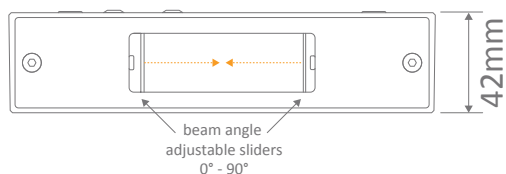

Diagrams / Additional

Item No.	Variant	Colour
SIERRA-12-SQR-DGR	19636	3000K
	19637	5000K
SIERRA-12-SQR-WHT	19638	3000K
	19639	5000K
SIERRA-12-SQR-BLK	19640	3000K
	19641	5000K