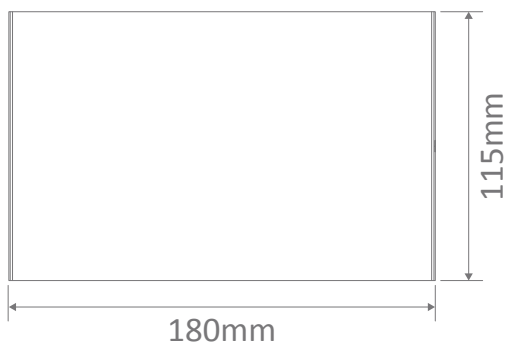

## SIERRA-12-SQR LED Wall Light

### Description

The Sierra series of LED Wall Lights features a high quality cast square or round aluminium frame powder coated in textured black, textured dark grey or textured white with either 3000K Warm White or 5000K dedicated LED Chips. However, the real benefit to the sierra series lies with the adjustable integrated slides on the top and bottom of the luminaire allowing you to change the beam angle projected up and down the wall from 0° to 100° to give you that perfect v-line look on your wall for your home. With the additional benefit of being IP65 rated, the Sierra series of LED Wall lights can be placed both indoors and outdoors to create excellent up and down illumination for your contemporary home and all backed by our Domus Lighting 3 year replacement warranty for peace of mind.

### Specification Features

Input Voltage:	240V AC
Power (W):	2x6W
IP rating (IP):	IP65
Lumens (lm):	Warm White 3000K - 400lm White 5000K - 450 lm
LED type:	COB
CCT:	3000K - 5000K
CRI:	≥80
Beam angle (°):	0° - 90° (Adjustable)
Dimmable:	No
Lifespan (hrs):	50,000hrs
Material:	Die-cast Aluminium body, glass lens diffuser

### Diagrams / Additional

Item No.	Variant	Colour
SIERRA-12-SQR-DGR	19636	3000K
	19637	5000K
SIERRA-12-SQR-WHT	19638	3000K
	19639	5000K
SIERRA-12-SQR-BLK	19640	3000K
	19641	5000K