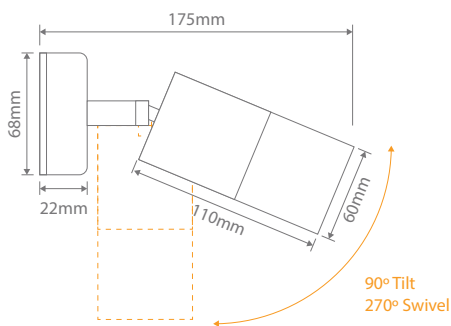

Specification Features

Input Voltage:	240V
Power (W):	35W Max
IP rating (IP):	65
Tilt & Swivel:	90° & 270°
Lamp:	GU10

Copper

Black

White

Titanium Silver

Diagrams / Additional

Aluminium models