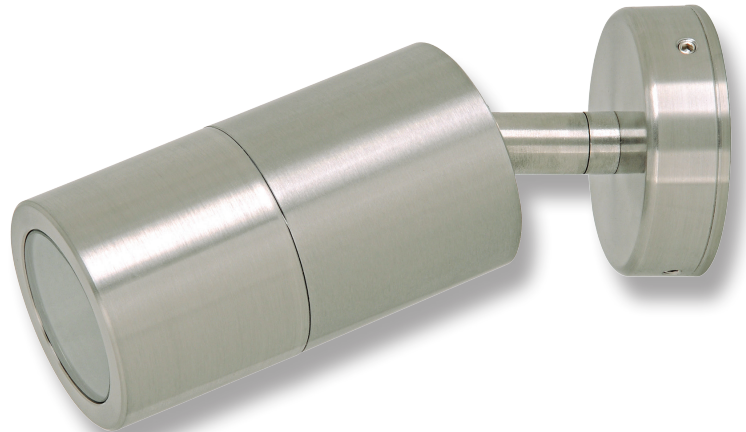

SHADOW-1-ADJ

Single Adjustable Wall Light

Description

The SHADOW Series 1 Light Adjustable Wall Light offers a durable weatherproof solution to lighting up areas where ambient lighting is required. Available in solid finishes (316 Stainless Steel and Copper), Anodised Titanium Silver Aluminium and Powder coated Aluminium (Textured Black and White). Suits a GU10 lamp (not included). Backed by a 2 Year Warranty.

Specification Features

Input Voltage:	240V
Power (W):	35W Max
IP rating (IP):	65
Tilt & Swivel:	90° & 270°
Lamp:	GU10

Copper

Black

White

Titanium Silver

Diagrams / Additional

Aluminium models

Stainless Steel & Copper models

Item No.	Variant	Colour	Lamp
SHADOW-1-ADJ	49045	316 Stainless Steel	No Lamp
	49110		GU10 3000K
	49112		GU10 5000K
	49050		TRIO
	49044	Copper	No Lamp
	49106		GU10 3000K
	49108		GU10 5000K
	49049		TRIO
	49041	Black	No Lamp
	49102		GU10 3000K
	49104		GU10 5000K
	49046		TRIO
	49042	White	No Lamp
	49118		GU10 3000K
	49120		GU10 5000K
	49047		TRIO
	49043	Titanium Silver	No Lamp
	49114		GU10 3000K
	49116		GU10 5000K
	49048		TRIO