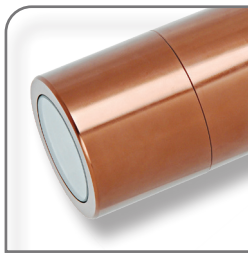

SHADOW-1-ADJ

Single Adjustable Wall Light

Description

The SHADOW Series 1 Light Adjustable Wall Light offers a durable weatherproof solution to lighting up areas where ambient lighting is required. Available in solid finishes (316 Stainless Steel and Copper), Anodised Titanium Silver Aluminium and Powder coated Aluminium (Textured Black and White). Suits a GU10 lamp (not included). Backed by a 2 Year Warranty.

Specification Features

Input Voltage:	240V
Power (W):	35W Max
IP rating (IP):	65
Tilt & Swivel:	90° & 270°
Lamp:	GU10

Copper

Black

White

Titanium Silver

Diagrams / Additional

Aluminium models

Stainless Steel & Copper models

Item No.	Variant	Colour	Lamp
SHADOW-1-ADJ	49045	316 Stainless Steel	No Lamp
	49110		GU10 3000K
	49112		GU10 5000K
	49050		TRIO
	49044	Copper	No Lamp
	49106		GU10 3000K
	49108		GU10 5000K
	49049		TRIO
	49041	Black	No Lamp
	49102		GU10 3000K
	49104		GU10 5000K
	49046		TRIO
	49042	White	No Lamp
	49118		GU10 3000K
	49120		GU10 5000K
	49047		TRIO
	49043	Titanium Silver	No Lamp
	49114		GU10 3000K
	49116		GU10 5000K
	49048		TRIO