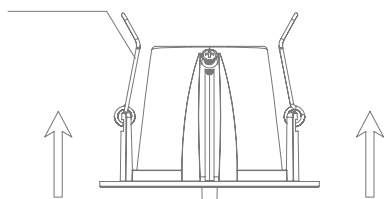

Install Requirements

A - Gap above the top of the fitting.	25mm
B - Side gap to the structural membrane.	25mm
C - Gap between thermal insulation.	25mm

Cutout Ø85mm

1

2

A. Vertical pull latch

B. Fasten the latch on the ceiling