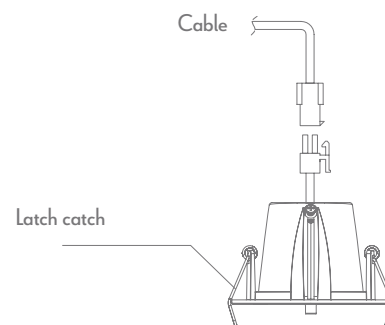

SCOOP-25

May 12, 2023 2:20 PM

Order Code		Product Code	Description
<i>Blk</i>	<i>Wht</i>	SCOOP-25	25W LED Adjustable Downlight, TRIO
20470	20472		

Thank you for purchasing your new SCOOP-25, Please take the time to read and understand the instruction sheet below. Failure to do so may void warranty.

Install Requirements

A - Gap above the top of the fitting.	25mm
B - Side gap to the structural membrane.	25mm
C - Gap between thermal insulation.	25mm

Cutout Ø85mm

1

2

A. Vertical pull latch

B. Fasten the latch on the ceiling