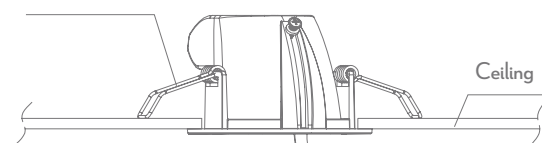

Ceiling

4

Note: -The lamp must be installed by professional electrician
-Ensure the power supply is switched off before fitting this product

-Do not touch the lamp when in use
-Keep away from hot steam and corrosive gas