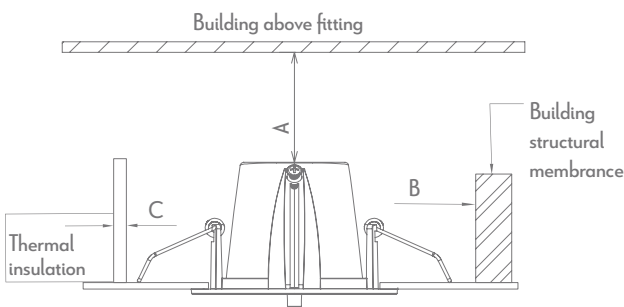

SCOOP-25

May 12, 2023 2:20 PM

Order Code		Product Code	Description
<i>Blk</i>	<i>Wht</i>	SCOOP-25	25W LED Adjustable Downlight, TRIO
20470	20472		

Thank you for purchasing your new SCOOP-25, Please take the time to read and understand the instruction sheet below. Failure to do so may void warranty.

Install Requirements

A - Gap above the top of the fitting.	25mm
B - Side gap to the structural membrane.	25mm
C - Gap between thermal insulation.	25mm

Cutout Ø85mm

1

2

A. Vertical pull latch

B. Fasten the latch on the ceiling