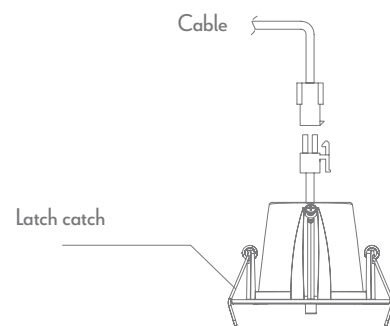

### SCOOP-13

May 12, 2023 2:18 PM

Order Code		Product Code	Description
Blk <b>20466</b>	Wht <b>20468</b>	<b>SCOOP-13</b>	13W LED Adjustable Downlight, TRIO

Thank you for purchasing your new SCOOP-13, Please take the time to read and understand the instruction sheet below. Failure to do so may void warranty.

### Install Requirements

A - Gap above the top of the fitting.	25mm
B - Side gap to the structural membrane.	25mm
C - Gap between thermal insulation.	25mm

Cutout Ø85mm

1

2

A. Vertical pull latch

B. Fasten the latch on the ceiling