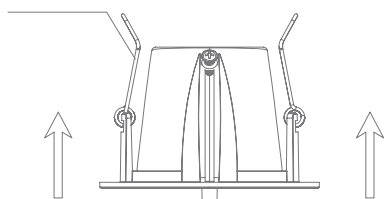

### Install Requirements

A - Gap above the top of the fitting.	25mm
B - Side gap to the structural membrane.	25mm
C - Gap between thermal insulation.	25mm

Cutout Ø85mm

1

2

A. Vertical pull latch

B. Fasten the latch on the ceiling