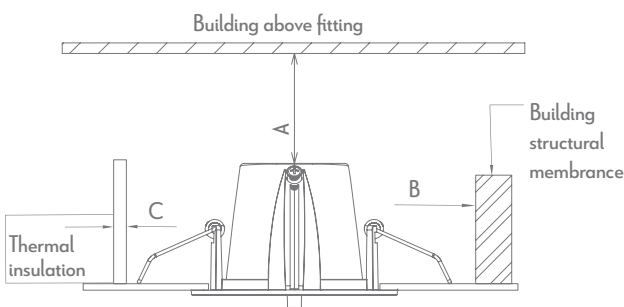

### SCOOP-13

May 12, 2023 2:18 PM

Order Code		Product Code	Description
Blk <b>20466</b>	Wht <b>20468</b>	<b>SCOOP-13</b>	13W LED Adjustable Downlight, TRIO

Thank you for purchasing your new SCOOP-13, Please take the time to read and understand the instruction sheet below. Failure to do so may void warranty.

### Install Requirements

A - Gap above the top of the fitting.	25mm
B - Side gap to the structural membrane.	25mm
C - Gap between thermal insulation.	25mm

Cutout Ø85mm

1

2

A. Vertical pull latch

B. Fasten the latch on the ceiling