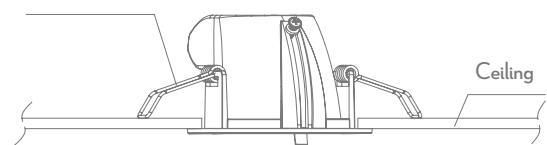

Ceiling

4

Note: -The lamp must be installed by professional electrician
-Ensure the power supply is switched off before fitting this product

-Do not touch the lamp when in use
-Keep away from hot steam and corrosive gas