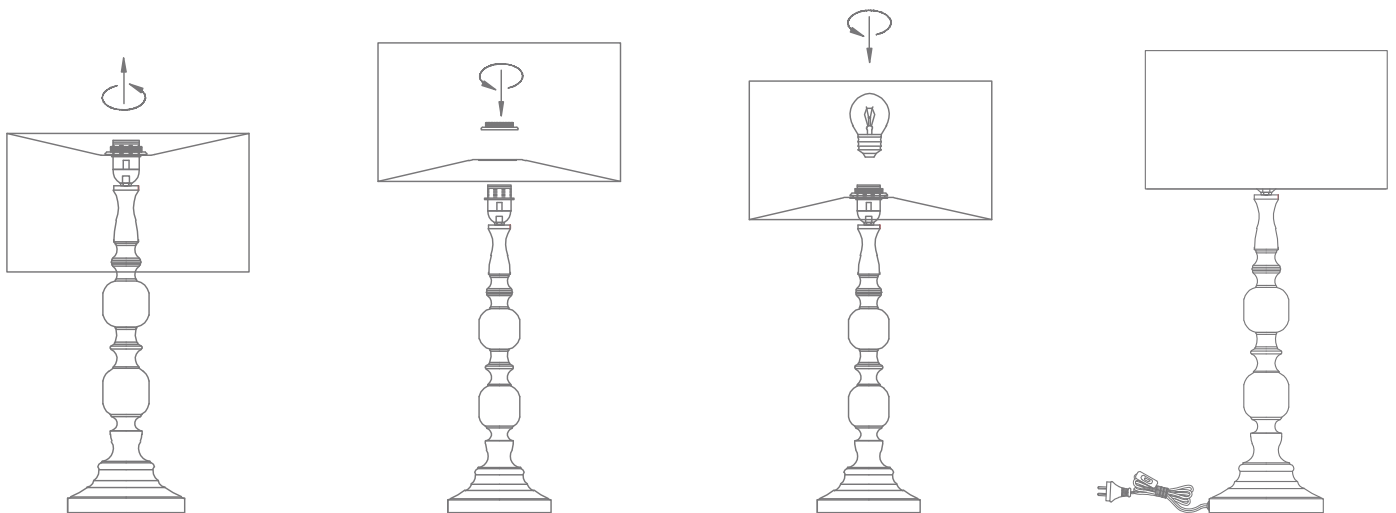

SANDRA-TL

Variants		Item No.	Lamp Base
Antique Brass	Satin Chrome		
22545	22546	SANDRA-TL	E27

Thank you for purchasing your new SANDRA Table Lamp, Please take the time to read and understand the instruction sheet below. Failure to do so may void warranty.

Specifications

Voltage:	240V	IP Rating:	20		
Power:	60W Max	Dimmable:	Yes		

Requires: 1 x E27 Lamp (Not Included)

Note: -The lamp must be installed by professional electrician
-Ensure the power supply is switched off before fitting this product