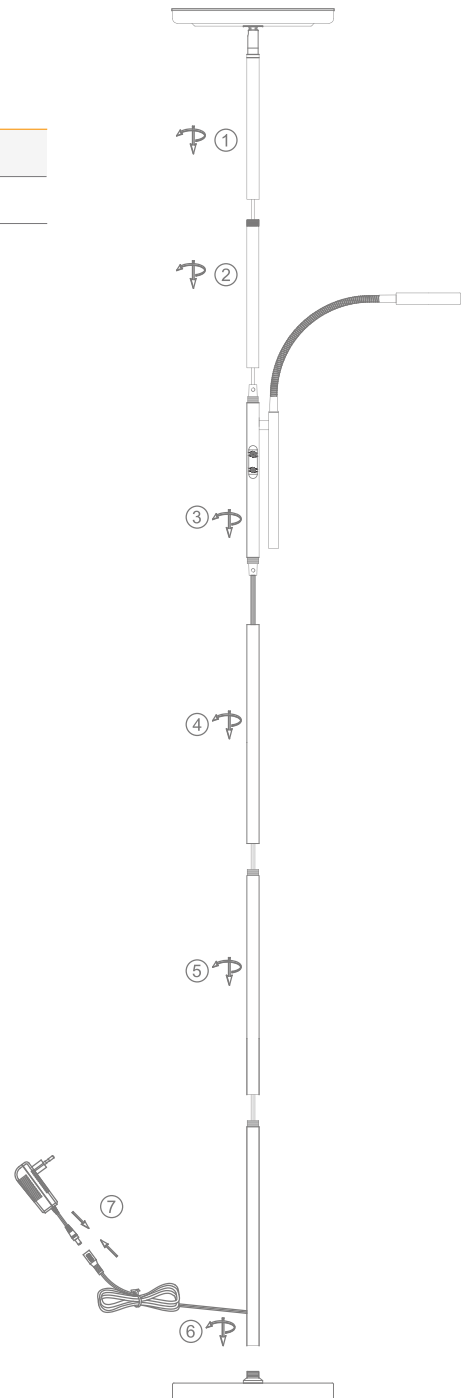

SAMSON-FL

Specifications

Voltage:	240V AC	CCT:	3000K - 4000K - 5000K - 6000K	Dimmable:	Yes
Power:	30W + 5W	Class:	Class III	Weight:	5kg
IP Rating:	IP20	Lifespan:	20,000hrs		
CRI:	≥80				

Lumen (±5%):	3000K	4000K	5000K	6000K
Mother:	2215lm	2230lm	2284lm	2317lm
Child:	309lm	300lm	301lm	306lm

Note: -The lamp must be installed by professional electrician
 -Ensure the power supply is switched off before fitting this product

-Do not touch the lamp when in use
 -Keep away from hot steam and corrosive gas