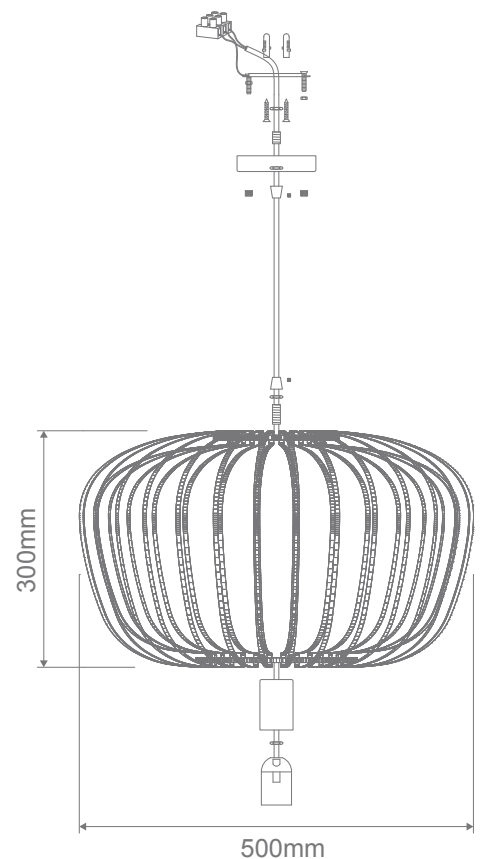

ROBIN-40 Timber Pendant

Description

Robin Timber series pendant range offers a very modern and natural feel to most living and entertaining spaces with the open slat design and organic composition. Sizes available in 40cm, 50cm and 60cm diameters. Colours available are painted Black, painted white and stained dark wood. Comes standard with 1.5 metres of cable. Suitable for living, dining, bedrooms, as well as restaurants and Cafes to achieve a contemporary look.

Specification Features

Input Voltage: 240V
Power (W): Max 20W LED
IP rating (IP): 20

Requires: 1xE27 Globe. Not included

Diagrams / Additional

ROBIN-50 Timber Pendant

Description

Robin Timber series pendant range offers a very modern and natural feel to most living and entertaining spaces with the open slat design and organic composition. Sizes available in 40cm, 50cm and 60cm diameters. Colours available are painted Black, painted white and stained dark wood. Comes standard with 1.5 metres of cable. Suitable for living, dining, bedrooms, as well as restaurants and Cafes to achieve a contemporary look.

Images pictured with globe (not included)

Order Code: 31005
Product Code: ROBIN-50-BLK
Colour: Black

Order Code: 31006
Product Code: ROBIN-50-BRN
Colour: Brown

Order Code: 31007
Product Code: ROBIN-50-WHT
Colour: White

Specification Features

Input Voltage: 240V
Power (W): Max 20W LED
IP rating (IP): 20
Requires: 1xE27 Globe. Not included

Diagrams / Additional

ROBIN-60 Timber Pendant

Description

Robin Timber series pendant range offers a very modern and natural feel to most living and entertaining spaces with the open slat design and organic composition. Sizes available in 40cm, 50cm and 60cm diameters. Colours available are painted Black, painted white and stained dark wood. Comes standard with 1.5 metres of cable. Suitable for living, dining, bedrooms, as well as restaurants and Cafes to achieve a contemporary look.