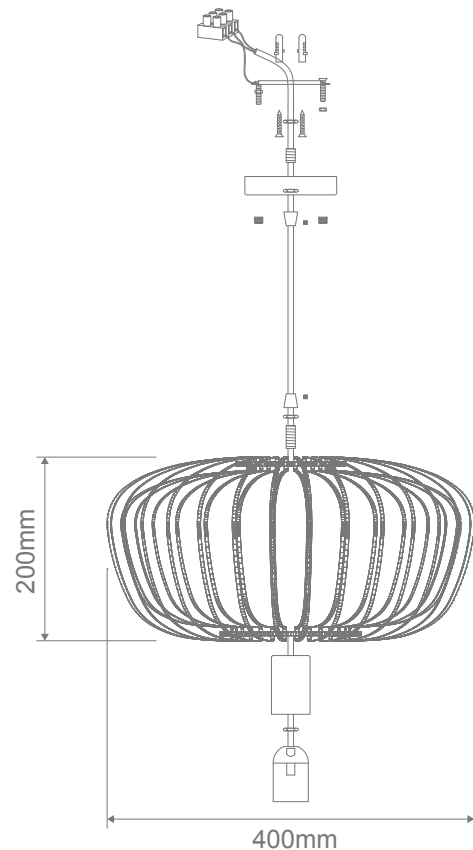

ROBIN-40 Timber Pendant

Description

Robin Timber series pendant range offers a very modern and natural feel to most living and entertaining spaces with the open slat design and organic composition. Sizes available in 40cm, 50cm and 60cm diameters. Colours available are painted Black, painted white and stained dark wood. Comes standard with 1.5 metres of cable. Suitable for living, dining, bedrooms, as well as restaurants and Cafes to achieve a contemporary look.

Images pictured with globe (not included)

Order Code: 31000
Product Code: ROBIN-40-BLK
Colour: Black

Order Code: 31001
Product Code: ROBIN-40-BRN
Colour: Brown

Order Code: 31002
Product Code: ROBIN-40-WHT
Colour: White

Specification Features

Input Voltage: 240V
Power (W): Max 20W LED
IP rating (IP): 20

Requires: 1xE27 Globe. Not included

Diagrams / Additional

ROBIN-50 Timber Pendant

Description

Robin Timber series pendant range offers a very modern and natural feel to most living and entertaining spaces with the open slat design and organic composition. Sizes available in 40cm, 50cm and 60cm diameters. Colours available are painted Black, painted white and stained dark wood. Comes standard with 1.5 metres of cable. Suitable for living, dining, bedrooms, as well as restaurants and Cafes to achieve a contemporary look.

Specification Features

Input Voltage: 240V
Power (W): Max 20W LED
IP rating (IP): 20
Requires: 1xE27 Globe. Not included

Diagrams / Additional

ROBIN-60 Timber Pendant

Description

Robin Timber series pendant range offers a very modern and natural feel to most living and entertaining spaces with the open slat design and organic composition. Sizes available in 40cm, 50cm and 60cm diameters. Colours available are painted Black, painted white and stained dark wood. Comes standard with 1.5 metres of cable. Suitable for living, dining, bedrooms, as well as restaurants and Cafes to achieve a contemporary look.