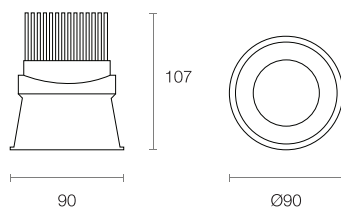

Order Code **RDT84-MB-W-LT**

To configure this downlight, please visit
trendlighting.com.au/product/resiled-RDT8

Physical Characteristics

Trim Colour	White Black Silver
Tilt Angle	20°
Dimensions	Ø90 x 107 (H) mm
Spring Height	45 mm
Cutout	Circular 78 mm
Weight	205 g

Dimensions (mm)

 Cutout Ø78 mm

Product Features

- Recessed compact adjustable LED downlight, manufactured with an aluminium body and powder coat finish
- Deep recessed trim design provides excellent glare control, improving visual comfort
- Covering 78 mm cutout size, an ideal replacement for existing downlights
- CRI 90+ available in 3000K and 4000K CCT options
- Supplied with a remote driver

Product Attributes

Technical Characteristics

Based on RDT84-MB-W-LT

LED Power	8.5W
LED Type	COB
Lumen Output	1050 lm
Luminous Flux	865 lm
Efficacy	80.09 lm/W
Colour Temperature	3000K 4000K
Colour Technology	CRI 90+
Colour Deviation	SDCM ≤ 3
Lifetime	50,000 hours (L70)
Beam Angle	Medium
System Power	10.8W Typical
Driver Model	Trend 150208-250 (L&T)
Input	180-265V AC 50/60 Hz
Output	30-40V DC 250mA
Power Factor	>0.93
Protection	OVP, OTP, OCP, SCP, OPP
Dimming	Leading & Trailing Edge DALI 1-10V