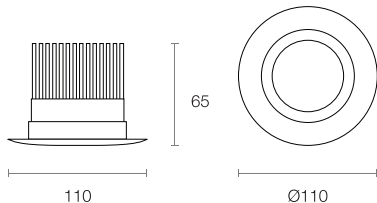

## Physical Characteristics

Trim Colour	White   Black   Silver
Dimensions	Ø110 x 65 (H) mm
Spring Height	15 mm
Cutout	Circular 76-92 mm
Weight	230 g

## Dimensions (mm)