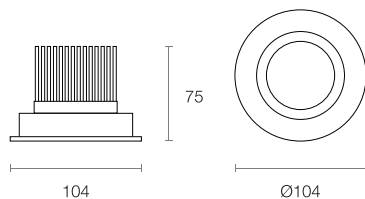

## Physical Characteristics

Trim Colour	White   Black   Silver
Tilt Angle	30°
Dimensions	Ø104 x 75 (H) mm
Spring Height	20 mm
Cutout	Circular 92 mm
Weight	280 g

## Dimensions (mm)

## Technical Characteristics

Based on RDC84-WB-W-LT

LED Power	8.5W
LED Type	COB
Lumen Output	1050 lm
Luminous Flux	955 lm
Efficacy	88.43 lm/W
Colour Temperature	3000K   4000K
Colour Technology	CRI 90+
Colour Deviation	SDCM ≤ 3
Lifetime	50,000 hours (L70)
Beam Angle	Wide