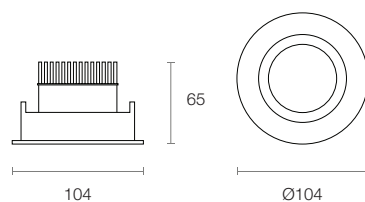

## Physical Characteristics

Trim Colour	White   Black   Silver
Tilt Angle	30°
Dimensions	Ø104 x 65 (H) mm
Spring Height	20 mm
Cutout	Circular 92 mm
Weight	280 g

## Dimensions (mm)

## Technical Characteristics

Based on RDC84-WB-W-LT

LED Power	8.5W
LED Type	COB
Lumen Output	1050 lm
Luminous Flux	955 lm
Efficacy	88.43 lm/W
Colour Temperature	3000K   4000K
Colour Technology	CRI 90+
Colour Deviation	SDCM ≤ 3
Lifetime	50,000 hours (L70)
Beam Angle	Wide