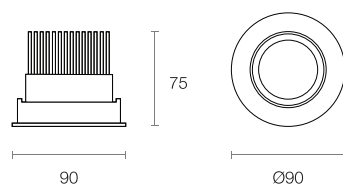

Order Code **RDA84-WB-W-LT**

To configure this downlight, please visit
trendlighting.com.au/product/resiled-RDA8

Physical Characteristics

Trim Colour	White Black Silver
Tilt Angle	15°
Dimensions	Ø90 x 75 (H) mm
Spring Height	20 mm
Cutout	Circular 76 mm
Weight	215 g

Dimensions (mm)

 Cutout Ø76 mm

Product Features

- Recessed adjustable LED downlight, manufactured with an aluminium body and powder coat finish
- Covering 76 mm cutout size, an ideal replacement for existing downlights
- CRI 90+ available in 3000K and 4000K CCT options
- Supplied with a remote driver

Product Attributes

Technical Characteristics

Based on RDA84-WB-W-LT

LED Power	8.5W
LED Type	COB
Lumen Output	1050 lm
Luminous Flux	955 lm
Efficacy	88.43 lm/W
Colour Temperature	3000K 4000K
Colour Technology	CRI 90+
Colour Deviation	SDCM ≤ 3
Lifetime	50,000 hours (L70)
Beam Angle	Wide